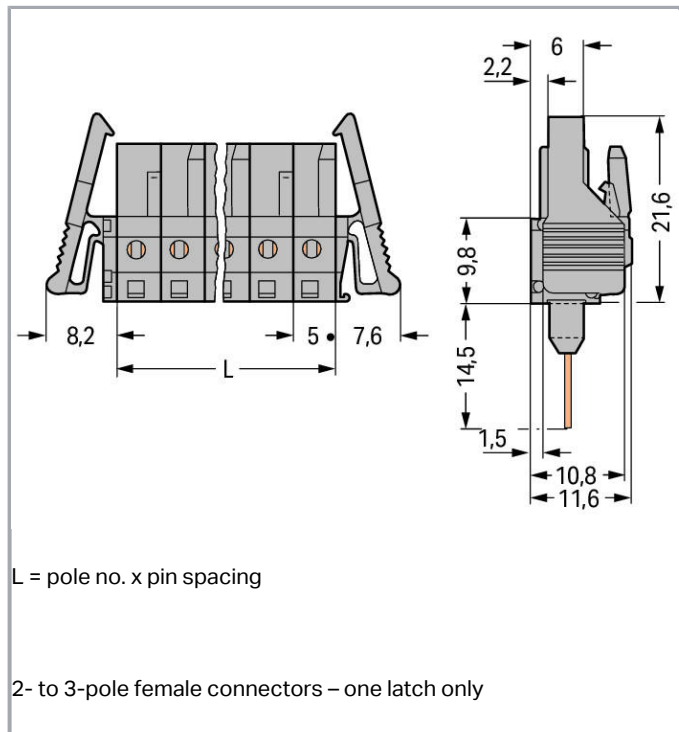

Fișă tehnică | Număr articol: 232-139/005-000/039-000

Female connector for rail-mount terminal blocks; 0.6 x 1 mm pins; straight;
Locking lever; Pin spacing 5 mm; 9-pole; gray

www.wago.com/232-139/005-000/039-000

Aveți întrebări despre produsele noastre?
Vă stăm la dispoziție pentru preluarea apelului la +40 (0) 31 421 85 68.

Descriere articol

- Pluggable connectors for rail-mount terminal blocks equipped with CAGE CLAMP® connection
- Female connectors with long contact pins connect to the termination ports of 280 Series Rail-Mount Terminal Blocks
- Female connectors are touch-proof when unmated, providing a pluggable, live output
- With coding fingers

Connection data

Pole No.	9
Total number of potentials	9
Number of connection types	1
Number of levels	1

Geometrical Data

Pin spacing	5 mm / 0.197 inch
Width	60,8 mm / 2.394 inch
Height	36,1 mm / 1.421 inch
Height from the surface	21,6 mm / 0.85 inch
Depth	11,6 mm / 0.457 inch