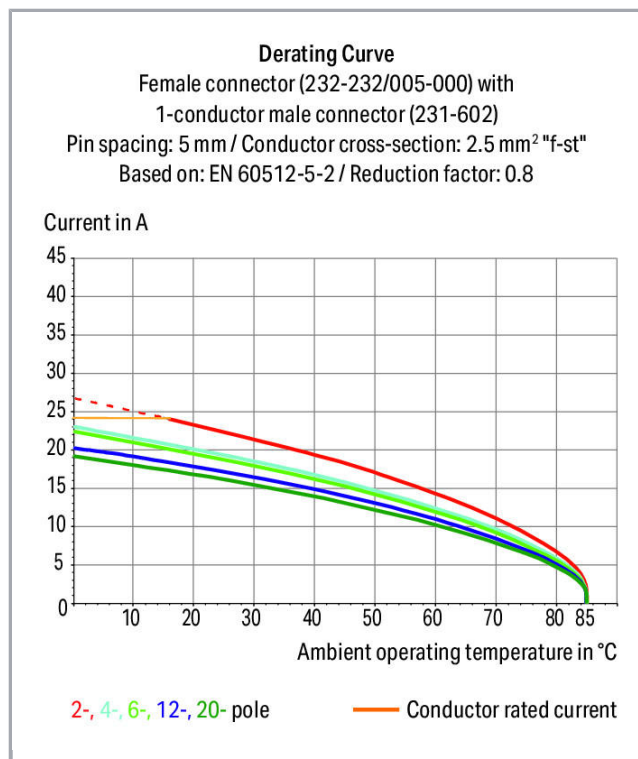

Fișă tehnică | Număr articol: 232-139/005-000/039-000

Female connector for rail-mount terminal blocks; 0.6 x 1 mm pins; straight;
Locking lever; Pin spacing 5 mm; 9-pole; gray

www.wago.com/232-139/005-000/039-000