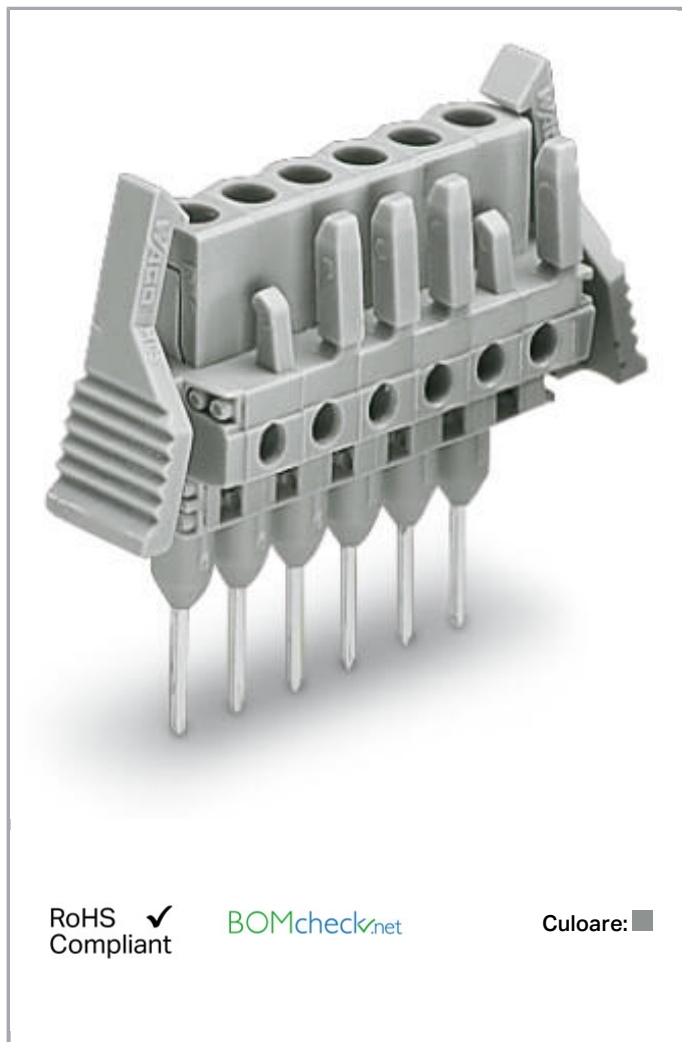

Fișă tehnică | Număr articol: 232-139/005-000/039-000

Female connector for rail-mount terminal blocks; 0.6 x 1 mm pins; straight;
Locking lever; Pin spacing 5 mm; 9-pole; gray

www.wago.com/232-139/005-000/039-000

Aveți întrebări despre produsele noastre?
Vă stăm la dispoziție pentru preluarea apelului la +40 (0) 31 421 85 68.

Descriere articol

- Pluggable connectors for rail-mount terminal blocks equipped with CAGE CLAMP® connection
- Female connectors with long contact pins connect to the termination ports of 280 Series Rail-Mount Terminal Blocks
- Female connectors are touch-proof when unmated, providing a pluggable, live output
- With coding fingers

Safety information 1:

The *MCS – MULTI CONNECTION SYSTEM* includes connectors without breaking capacity in accordance with DIN EN 61984. When used as intended, these connectors must not be connected/disconnected when live or under load. The circuit design should ensure header pins, which can be touched, are not live when unmated.