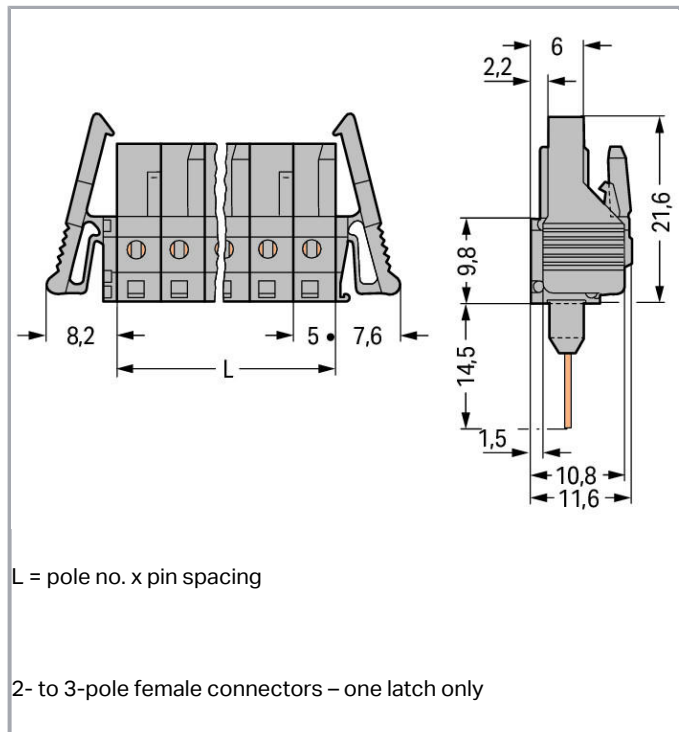

Fișă tehnică | Număr articol: 232-138/005-000/039-000

Female connector for rail-mount terminal blocks; 0.6 x 1 mm pins; straight;
Locking lever; Pin spacing 5 mm; 8-pole; gray

www.wago.com/232-138/005-000/039-000

Aveți întrebări despre produsele noastre?
Vă stăm la dispoziție pentru preluarea apelului la +40 (0) 31 421 85 68.

Descriere articol

- Pluggable connectors for rail-mount terminal blocks equipped with CAGE CLAMP® connection
- Female connectors with long contact pins connect to the termination ports of 280 Series Rail-Mount Terminal Blocks
- Female connectors are touch-proof when unmated, providing a pluggable, live output
- With coding fingers

Connection data

Pole No.	8
Total number of potentials	8
Number of connection types	1
Number of levels	1

Geometrical Data

Pin spacing	5 mm / 0.197 inch
Width	55,8 mm / 2.197 inch
Height	36,1 mm / 1.421 inch
Height from the surface	21,6 mm / 0.85 inch
Depth	11,6 mm / 0.457 inch