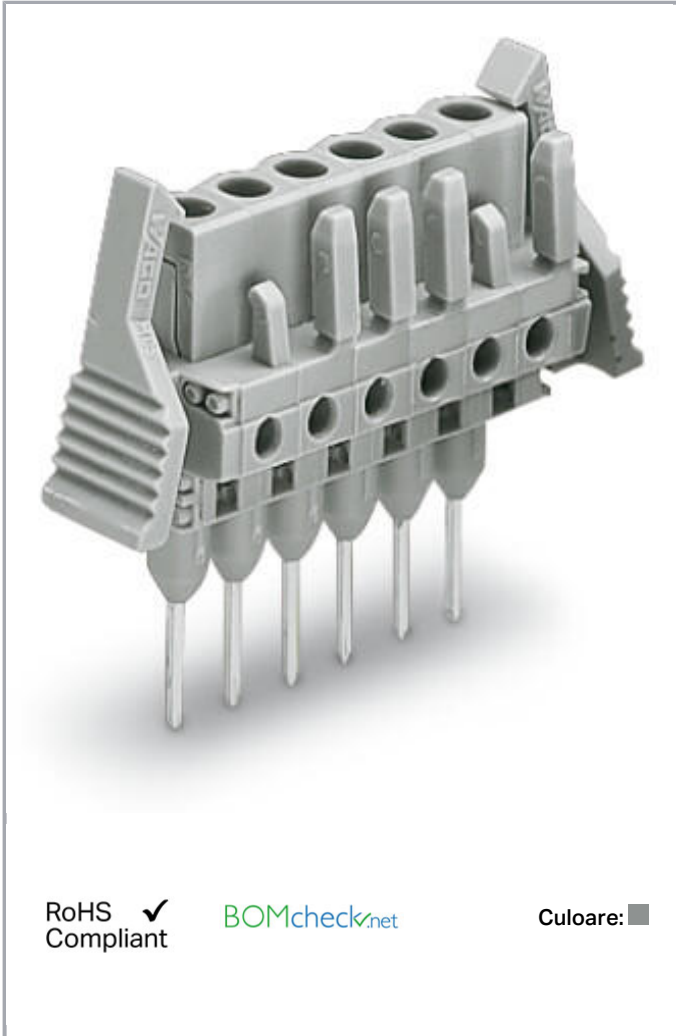

Fișă tehnică | Număr articol: 232-138/005-000/039-000

Female connector for rail-mount terminal blocks; 0.6 x 1 mm pins; straight;
Locking lever; Pin spacing 5 mm; 8-pole; gray

www.wago.com/232-138/005-000/039-000

Aveți întrebări despre produsele noastre?
Vă stăm la dispoziție pentru preluarea apelului la +40 (0) 31 421 85 68.

Descriere articol

- Pluggable connectors for rail-mount terminal blocks equipped with CAGE CLAMP® connection
- Female connectors with long contact pins connect to the termination ports of 280 Series Rail-Mount Terminal Blocks
- Female connectors are touch-proof when unmated, providing a pluggable, live output
- With coding fingers

Safety information 1:

The *MCS – MULTI CONNECTION SYSTEM* includes connectors without breaking capacity in accordance with DIN EN 61984. When used as intended, these connectors must not be connected/disconnected when live or under load. The circuit design should ensure header pins, which can be touched, are not live when unmated.