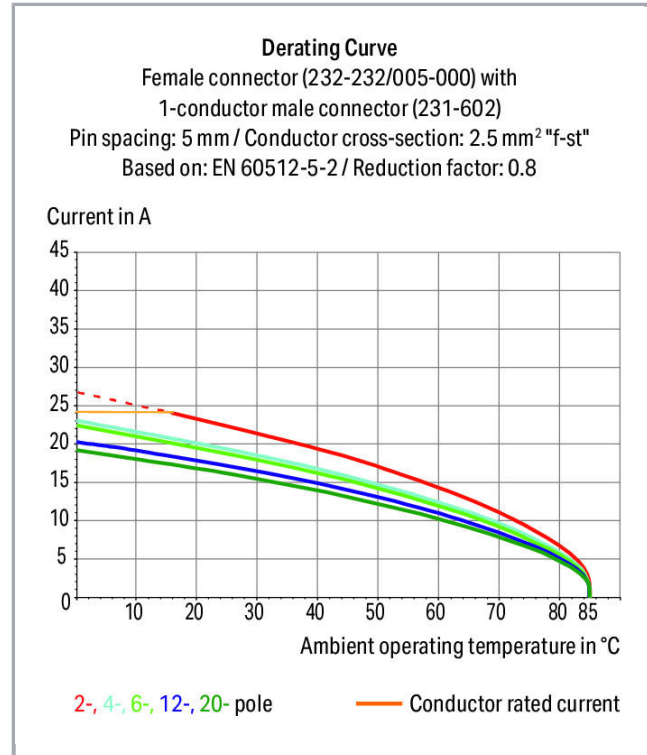

Fișă tehnică | Număr articol: 232-138/005-000/039-000

Female connector for rail-mount terminal blocks; 0.6 x 1 mm pins; straight;
Locking lever; Pin spacing 5 mm; 8-pole; gray

www.wago.com/232-138/005-000/039-000