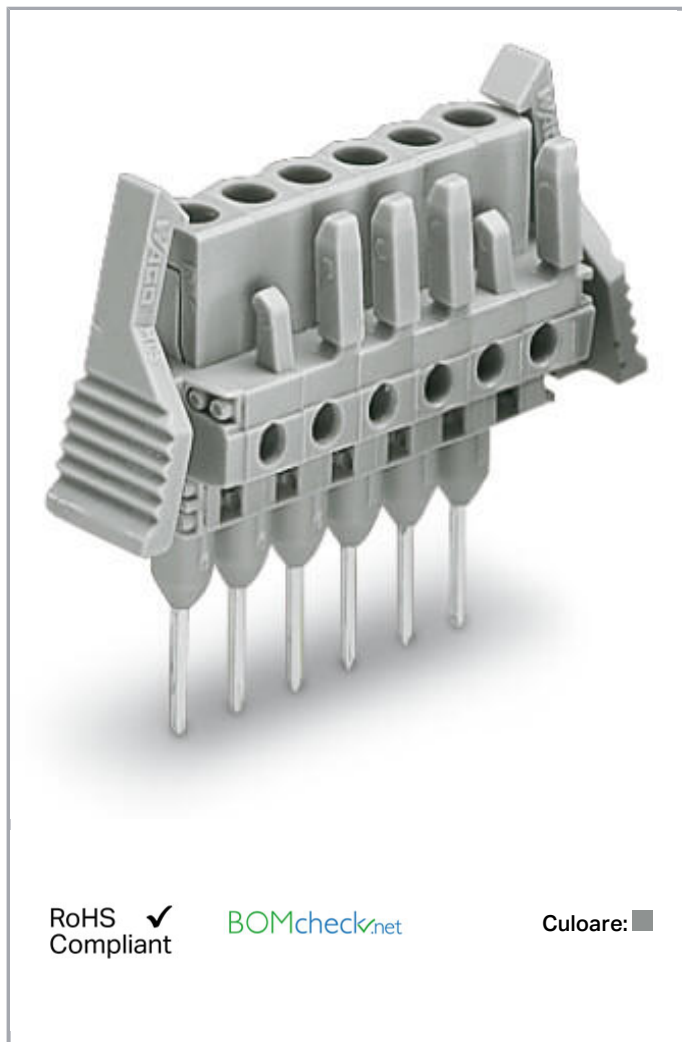

Fișă tehnică | Număr articol: 232-137/005-000/039-000

Female connector for rail-mount terminal blocks; 0.6 x 1 mm pins; straight;
Locking lever; Pin spacing 5 mm; 7-pole; gray

www.wago.com/232-137/005-000/039-000

Aveți întrebări despre produsele noastre?
Vă stăm la dispoziție pentru preluarea apelului la +40 (0) 31 421 85 68.

Descriere articol

- Pluggable connectors for rail-mount terminal blocks equipped with CAGE CLAMP® connection
- Female connectors with long contact pins connect to the termination ports of 280 Series Rail-Mount Terminal Blocks
- Female connectors are touch-proof when unmated, providing a pluggable, live output
- With coding fingers

Safety information 1:

The *MCS – MULTI CONNECTION SYSTEM* includes connectors without breaking capacity in accordance with DIN EN 61984. When used as intended, these connectors must not be connected/disconnected when live or under load. The circuit design should ensure header pins, which can be touched, are not live when unmated.