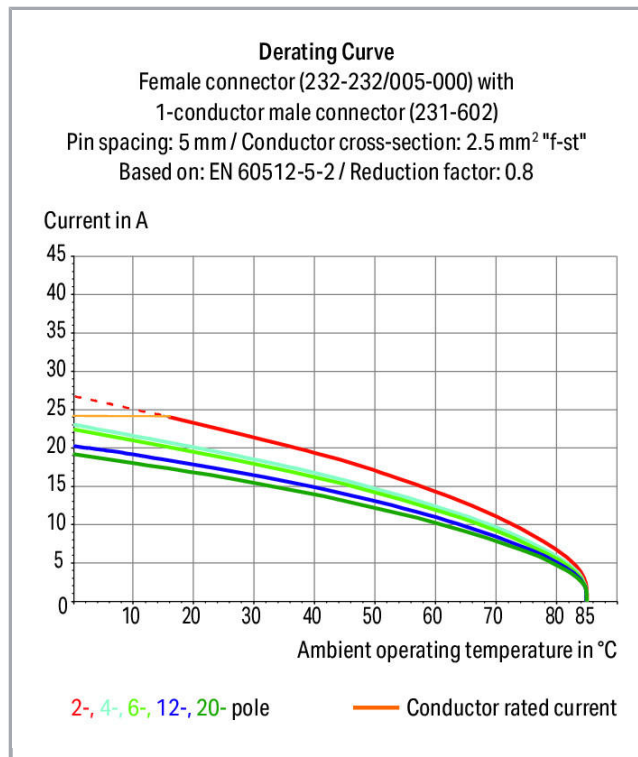

Fișă tehnică | Număr articol: 232-137/005-000/039-000

Female connector for rail-mount terminal blocks; 0.6 x 1 mm pins; straight;
Locking lever; Pin spacing 5 mm; 7-pole; gray

www.wago.com/232-137/005-000/039-000