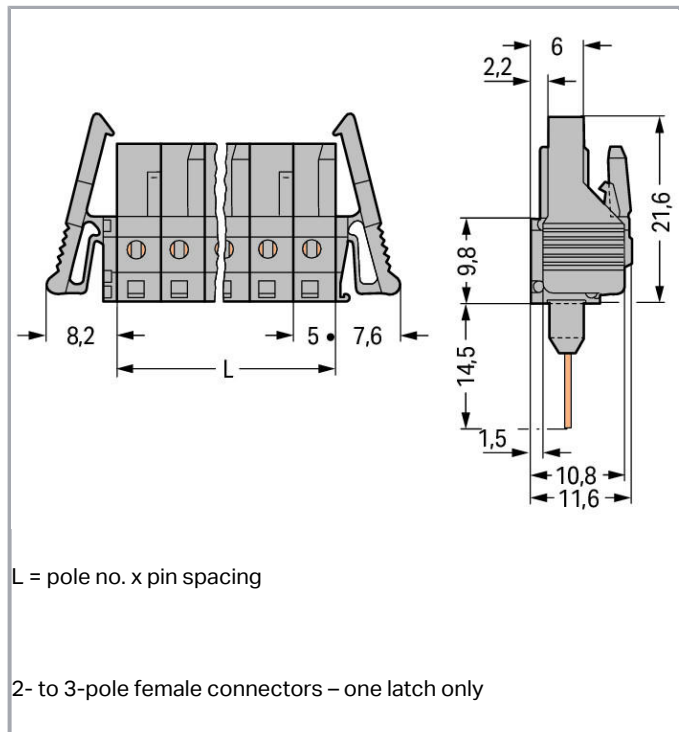

Fișă tehnică | Număr articol: 232-137/005-000/039-000

Female connector for rail-mount terminal blocks; 0.6 x 1 mm pins; straight;
Locking lever; Pin spacing 5 mm; 7-pole; gray

www.wago.com/232-137/005-000/039-000

Aveți întrebări despre produsele noastre?
Vă stăm la dispoziție pentru preluarea apelului la +40 (0) 31 421 85 68.

Descriere articol

- Pluggable connectors for rail-mount terminal blocks equipped with CAGE CLAMP® connection
- Female connectors with long contact pins connect to the termination ports of 280 Series Rail-Mount Terminal Blocks
- Female connectors are touch-proof when unmated, providing a pluggable, live output
- With coding fingers

Connection data

Pole No.	7
Total number of potentials	7
Number of connection types	1
Number of levels	1

Geometrical Data

Pin spacing	5 mm / 0.197 inch
Width	50,8 mm / 2 inch
Height	36,1 mm / 1.421 inch
Height from the surface	21,6 mm / 0.85 inch
Depth	11,6 mm / 0.457 inch