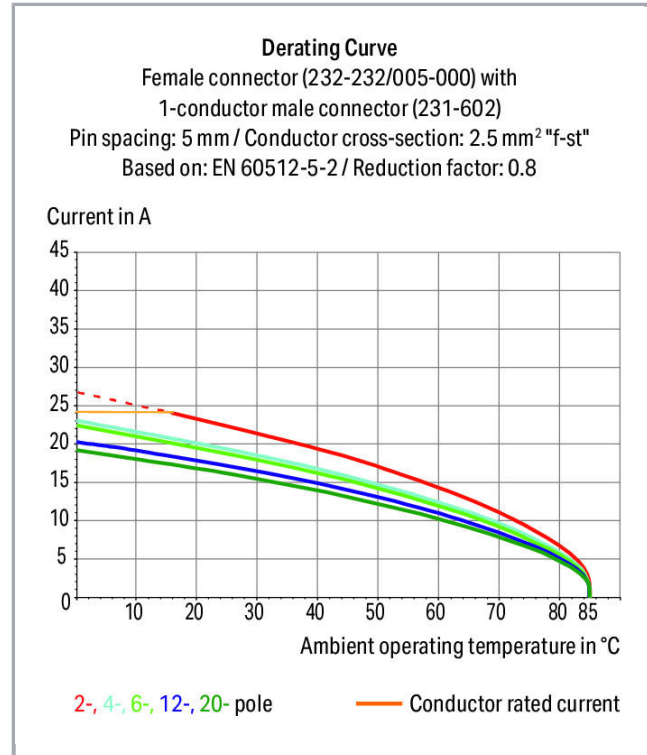

Fișă tehnică | Număr articol: 232-136/005-000/039-000

Female connector for rail-mount terminal blocks; 0.6 x 1 mm pins; straight;  
Locking lever; Pin spacing 5 mm; 6-pole; gray

[www.wago.com/232-136/005-000/039-000](http://www.wago.com/232-136/005-000/039-000)