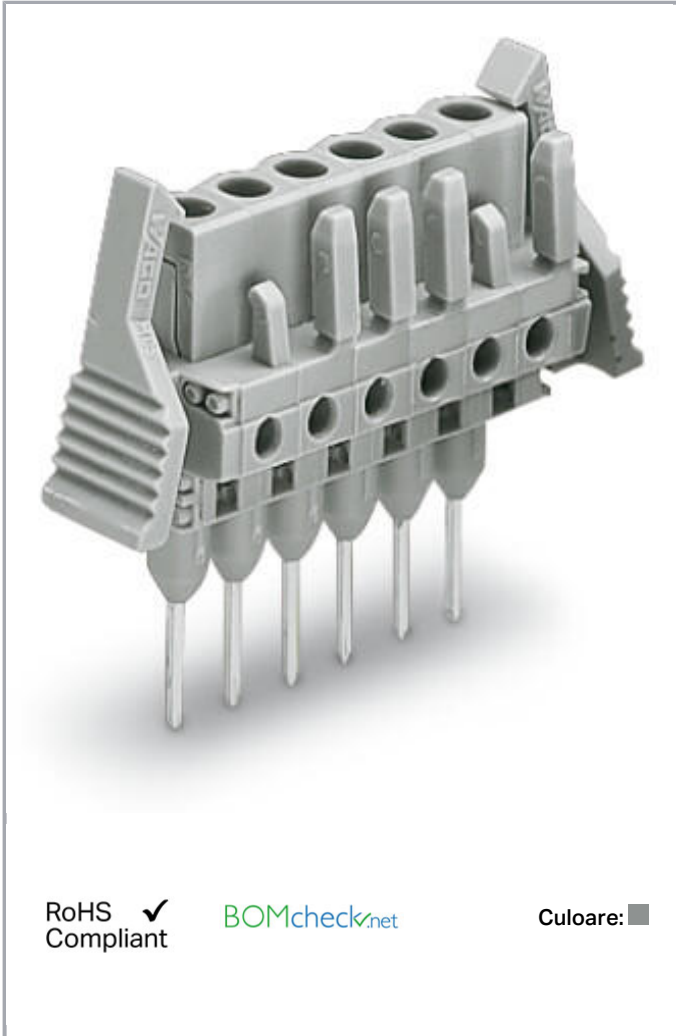

Fișă tehnică | Număr articol: 232-136/005-000/039-000

Female connector for rail-mount terminal blocks; 0.6 x 1 mm pins; straight;  
Locking lever; Pin spacing 5 mm; 6-pole; gray

[www.wago.com/232-136/005-000/039-000](http://www.wago.com/232-136/005-000/039-000)

## Descriere articol

- Pluggable connectors for rail-mount terminal blocks equipped with CAGE CLAMP® connection
- Female connectors with long contact pins connect to the termination ports of 280 Series Rail-Mount Terminal Blocks
- Female connectors are touch-proof when unmated, providing a pluggable, live output
- With coding fingers