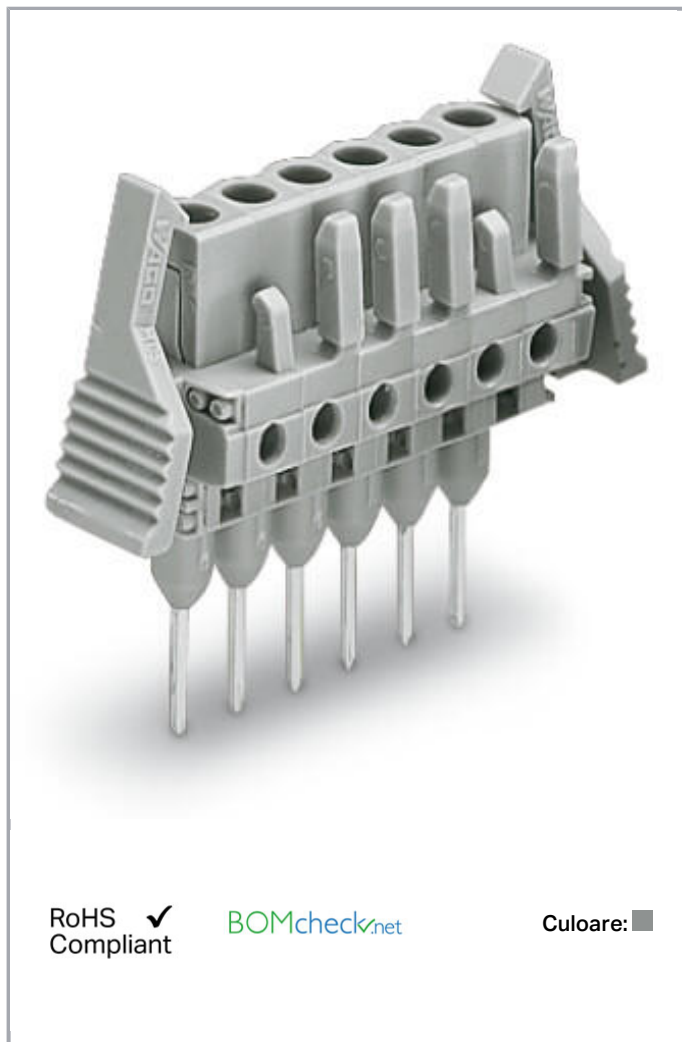

Fișă tehnică | Număr articol: 232-134/005-000/039-000

Female connector for rail-mount terminal blocks; 0.6 x 1 mm pins; straight;
Locking lever; Pin spacing 5 mm; 4-pole; gray

www.wago.com/232-134/005-000/039-000

Aveți întrebări despre produsele noastre?
Vă stăm la dispoziție pentru preluarea apelului la +40 (0) 31 421 85 68.

Descriere articol

- Pluggable connectors for rail-mount terminal blocks equipped with CAGE CLAMP® connection
- Female connectors with long contact pins connect to the termination ports of 280 Series Rail-Mount Terminal Blocks
- Female connectors are touch-proof when unmated, providing a pluggable, live output
- With coding fingers

Safety information 1:

The *MCS – MULTI CONNECTION SYSTEM* includes connectors without breaking capacity in accordance with DIN EN 61984. When used as intended, these connectors must not be connected/disconnected when live or under load. The circuit design should ensure header pins, which can be touched, are not live when unmated.