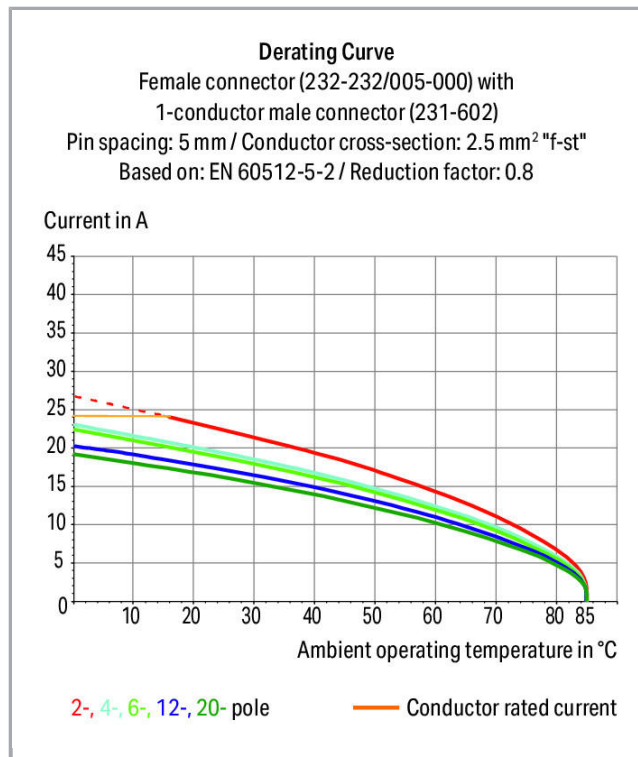

Fișă tehnică | Număr articol: 232-134/005-000/039-000

Female connector for rail-mount terminal blocks; 0.6 x 1 mm pins; straight;
Locking lever; Pin spacing 5 mm; 4-pole; gray

www.wago.com/232-134/005-000/039-000