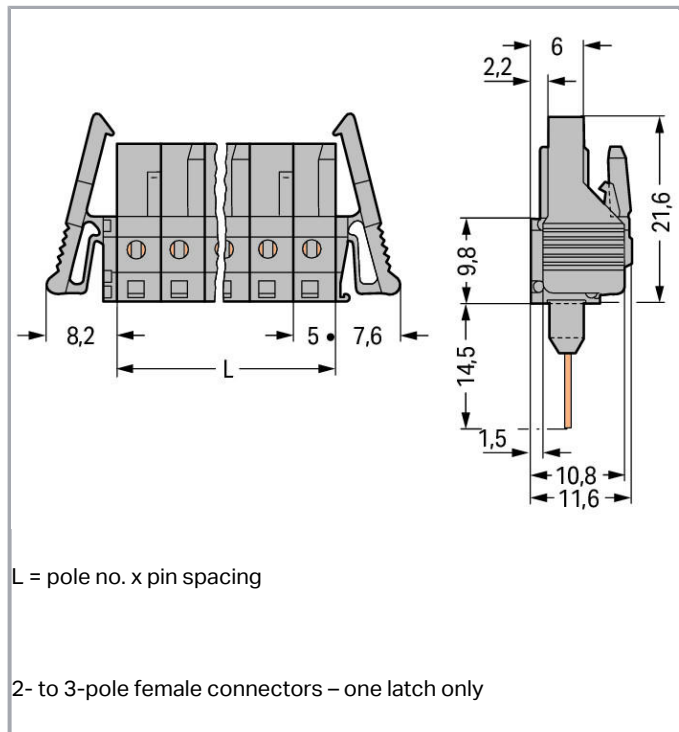

Fișă tehnică | Număr articol: 232-134/005-000/039-000

Female connector for rail-mount terminal blocks; 0.6 x 1 mm pins; straight;
Locking lever; Pin spacing 5 mm; 4-pole; gray

www.wago.com/232-134/005-000/039-000

Aveți întrebări despre produsele noastre?
Vă stăm la dispoziție pentru preluarea apelului la +40 (0) 31 421 85 68.

Descriere articol

- Pluggable connectors for rail-mount terminal blocks equipped with CAGE CLAMP® connection
- Female connectors with long contact pins connect to the termination ports of 280 Series Rail-Mount Terminal Blocks
- Female connectors are touch-proof when unmated, providing a pluggable, live output
- With coding fingers

Connection data

Pole No.	4
Total number of potentials	4
Number of connection types	1
Number of levels	1

Geometrical Data

Pin spacing	5 mm / 0.197 inch
Width	35,8 mm / 1.409 inch
Height	36,1 mm / 1.421 inch
Height from the surface	21,6 mm / 0.85 inch
Depth	11,6 mm / 0.457 inch