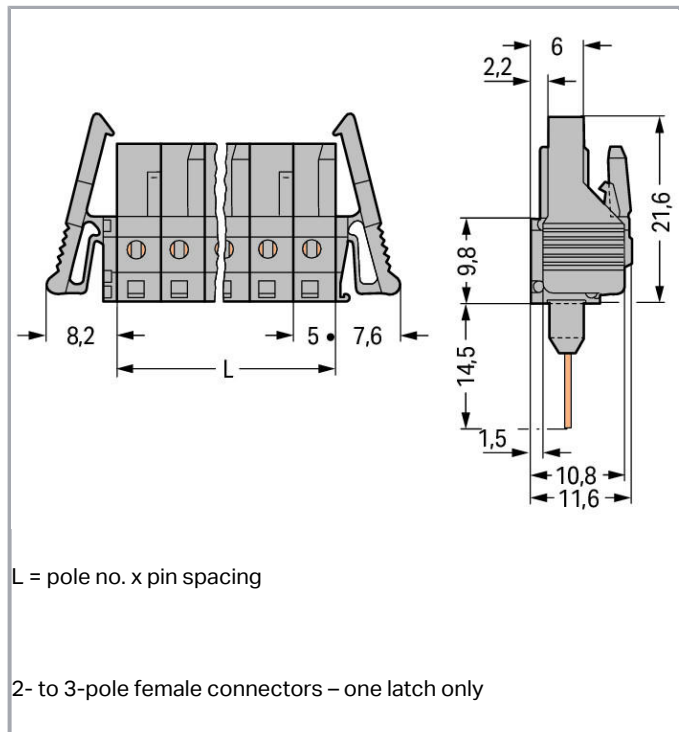

Fișă tehnică | Număr articol: 232-133/005-000/039-000

Female connector for rail-mount terminal blocks; 0.6 x 1 mm pins; straight;
Locking lever; Pin spacing 5 mm; 3-pole; gray

www.wago.com/232-133/005-000/039-000

Aveți întrebări despre produsele noastre?
Vă stăm la dispoziție pentru preluarea apelului la +40 (0) 31 421 85 68.

Descriere articol

- Pluggable connectors for rail-mount terminal blocks equipped with CAGE CLAMP® connection
- Female connectors with long contact pins connect to the termination ports of 280 Series Rail-Mount Terminal Blocks
- Female connectors are touch-proof when unmated, providing a pluggable, live output
- With coding fingers

Connection data

Pole No.	3
Total number of potentials	3
Number of connection types	1
Number of levels	1

Geometrical Data

Pin spacing	5 mm / 0.197 inch
Width	30,8 mm / 1.213 inch
Height	36,1 mm / 1.421 inch
Height from the surface	21,6 mm / 0.85 inch
Depth	11,6 mm / 0.457 inch