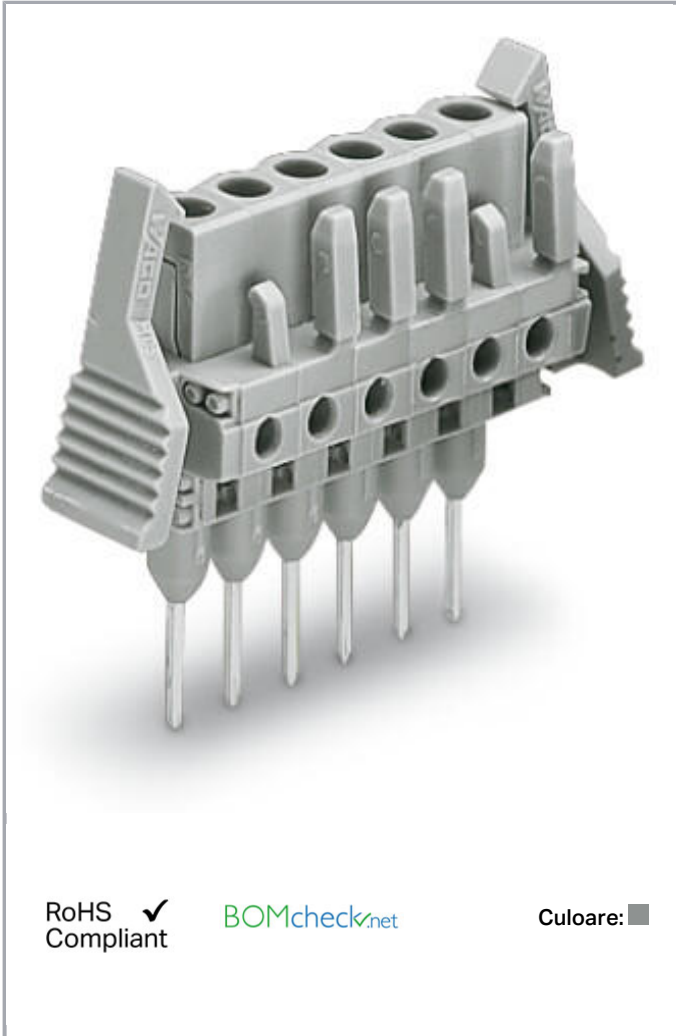

Fișă tehnică | Număr articol: 232-133/005-000/039-000

Female connector for rail-mount terminal blocks; 0.6 x 1 mm pins; straight;
Locking lever; Pin spacing 5 mm; 3-pole; gray

www.wago.com/232-133/005-000/039-000

Aveți întrebări despre produsele noastre?
Vă stăm la dispoziție pentru preluarea apelului la +40 (0) 31 421 85 68.

Descriere articol

- Pluggable connectors for rail-mount terminal blocks equipped with CAGE CLAMP® connection
- Female connectors with long contact pins connect to the termination ports of 280 Series Rail-Mount Terminal Blocks
- Female connectors are touch-proof when unmated, providing a pluggable, live output
- With coding fingers

Safety information 1:

The *MCS – MULTI CONNECTION SYSTEM* includes connectors without breaking capacity in accordance with DIN EN 61984. When used as intended, these connectors must not be connected/disconnected when live or under load. The circuit design should ensure header pins, which can be touched, are not live when unmated.