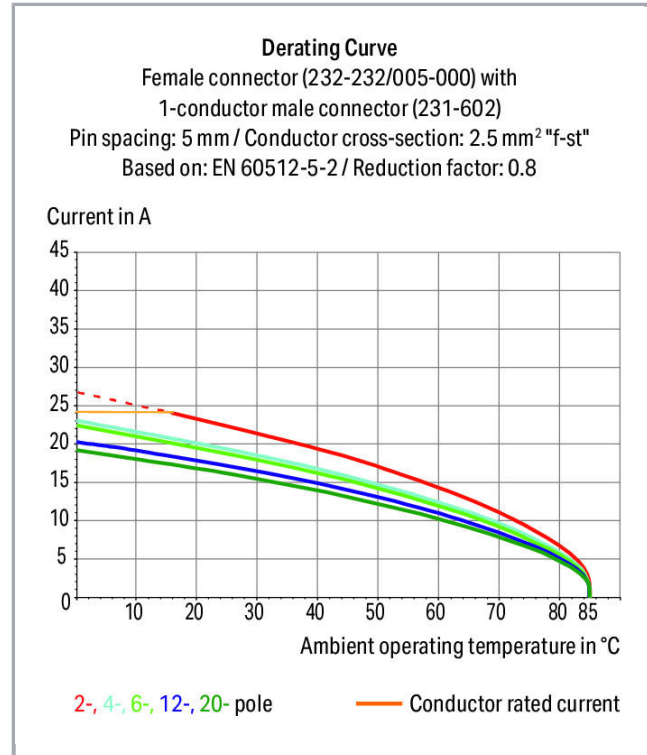

Fișă tehnică | Număr articol: 232-133/005-000/039-000

Female connector for rail-mount terminal blocks; 0.6 x 1 mm pins; straight;
Locking lever; Pin spacing 5 mm; 3-pole; gray

www.wago.com/232-133/005-000/039-000