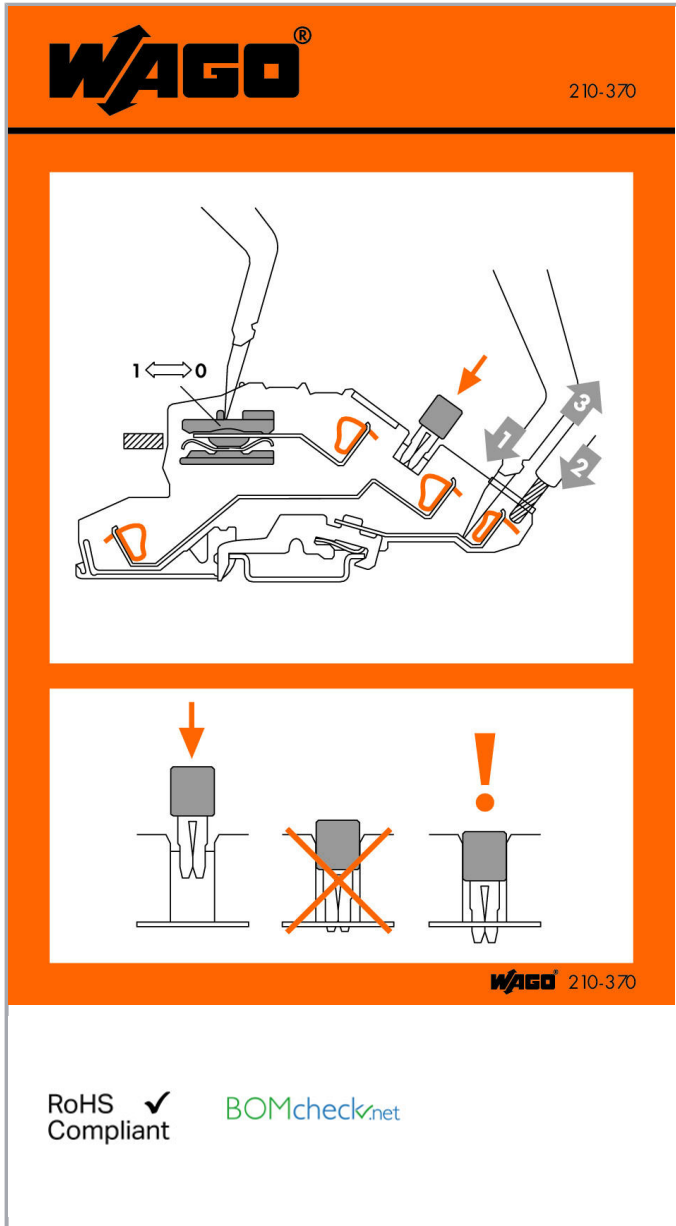

Fișă tehnică | Număr articol: 210-370

Stickers for operating instructions; for TOPJOB® disconnect terminal blocks; 777, 780 to 784 Series

www.wago.com/210-370

Date

Material Data

Weight

1,8g

Supus modificărilor.