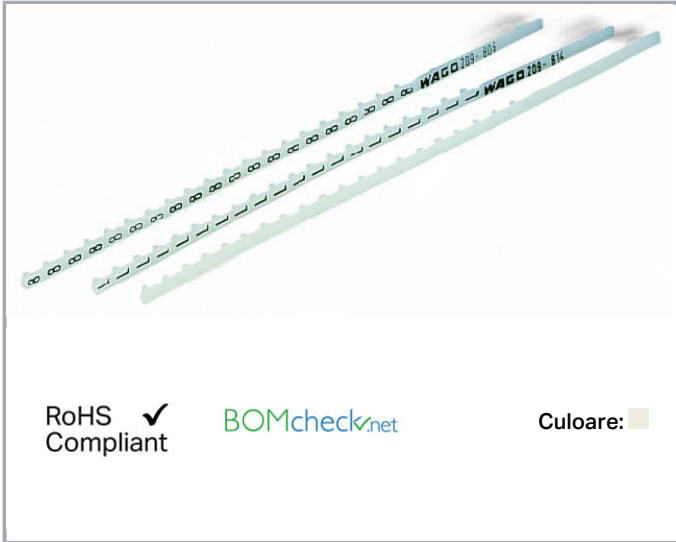

Fișă tehnică | Număr articol: 209-834

Marker tags; MARKED; R; not stretchable; Horizontal marking; snap-on type; white

www.wago.com/209-834

Date

Technical Data

Marking	R
Marking (number)	20
Marking direction	Horizontal marking
Marking color	black
Marking type	Symbol

Material Data

Color	white
Weight	0,2 g
Fire load	0,01 MJ

Commercial data

Product Group	2 (Terminal Block Accessories)
Packaging type	BOX
Country of origin	DE
GTIN	4017332101066
Customs tariff number	491 19900000