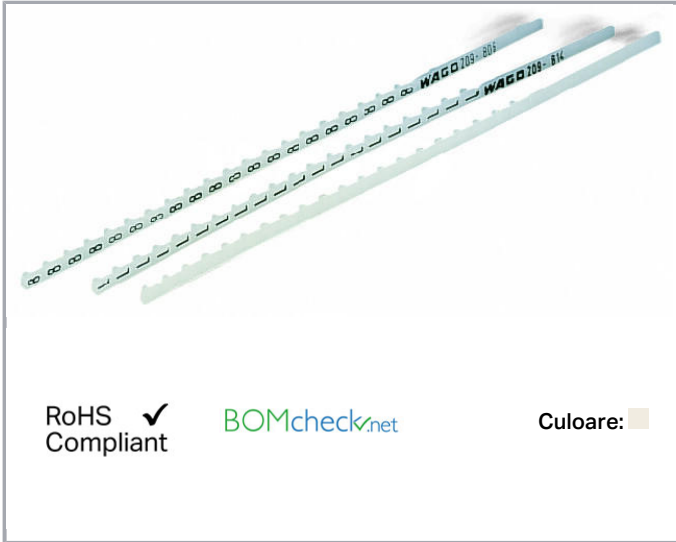

Fișă tehnică | Număr articol: 209-832

Marker tags; MARKED; O; not stretchable; Horizontal marking; snap-on type; white

www.wago.com/209-832

Date

Technical Data

Marking	O
Marking (number)	20
Marking direction	Horizontal marking
Marking color	black
Marking type	Symbol

Material Data

Color	white
Weight	0,3 g
Fire load	0,01 MJ

Commercial data

Product Group	2 (Terminal Block Accessories)
Packaging type	BOX
Country of origin	DE
GTIN	4017332101042
Customs tariff number	491 19900000