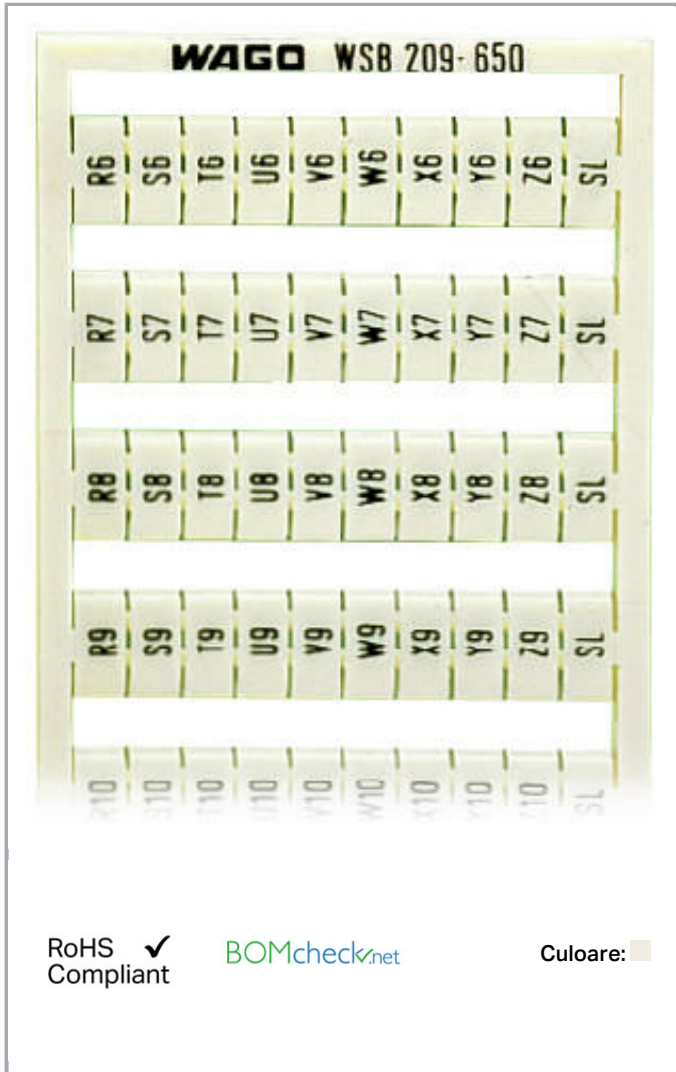

Fișă tehnică | Număr articol: 209-650

WSB marking card; as card; MARKED; R6, S6, T6, ..., Y6, Z6, SL to R10, S10, T10, ..., Y10, Z10, SL (2 each); not stretchable; Vertical marking; snap-on type; white

www.wago.com/209-650

Date

Technical Data

Marking	R6, S6, T6, ..., Y6, Z6, SL to R10,S10, T10, ..., Y10, Z10, SL
Marking	R6, S6, T6, ..., Y6, Z6, SL to R10,S10, T10, ..., Y10, Z10, SL
Marking (number)	2
Marking direction	Vertical marking
Marking color	black

Aveți întrebări despre produsele noastre?
Vă stăm la dispoziție pentru preluarea apelului la +40 (0) 31 421 85 68.

Marking type	Symbol
Darstellung des Aufdrucks	consecutive symbols per strip
Pre-assembly	10 strips with 10 markers per card

Geometrical Data

Marker/Strip width	5 mm
Marker width	5 mm

Material Data

Color	white
Weight	7,8 g
Fire load	0,234 MJ

Commercial data

Product Group	2 (Terminal Block Accessories)
Packaging type	BOX
Country of origin	DE
GTIN	4017332275088
Customs tariff number	49119900000