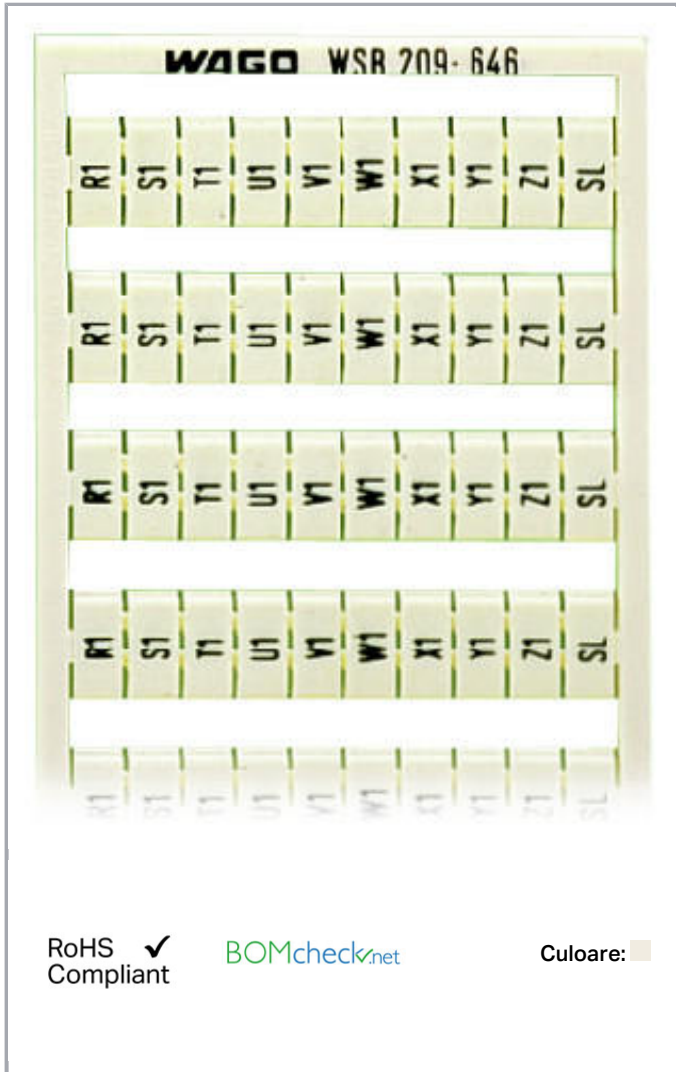

Fișă tehnică | Număr articol: 209-646

WSB marking card; as card; MARKED; R1, S1, T1, U1, V1, W1, X1, Y1, Z1,SL (10x); not stretchable; Vertical marking; snap-on type; white

www.wago.com/209-646

Date

Technical Data

Marking	R1, S1, T1, U1, V1, W1, X1, Y1, Z1,SL
Marking (number)	10
Marking direction	Vertical marking
Marking color	black
Marking type	Symbol

Supus modificărilor.

WAGO Kontakttechnik GmbH & Co. KG
/Representative Office Romania
Sos. Pipera-Tunari nr. 1/1
building 1, 2nd floor | 077190 Voluntari, Ilfov
Tel.: +40-(0)31 421 85 68 | Email: info-RO@wago.com

Aveți întrebări despre produsele noastre?
Vă stăm la dispoziție pentru preluarea apelului la +40 (0) 31 421 85 68.

Darstellung des Aufdrucks	consecutive symbols per strip
Pre-assembly	10 strips with 10 markers per card

Geometrical Data

Marker/Strip width	5 mm
Marker width	5 mm

Material Data

Color	white
Weight	7,8 g
Fire load	0,234 MJ

Commercial data

Product Group	2 (Terminal Block Accessories)
Packaging type	BOX
Country of origin	DE
GTIN	4017332275040
Customs tariff number	49119900000