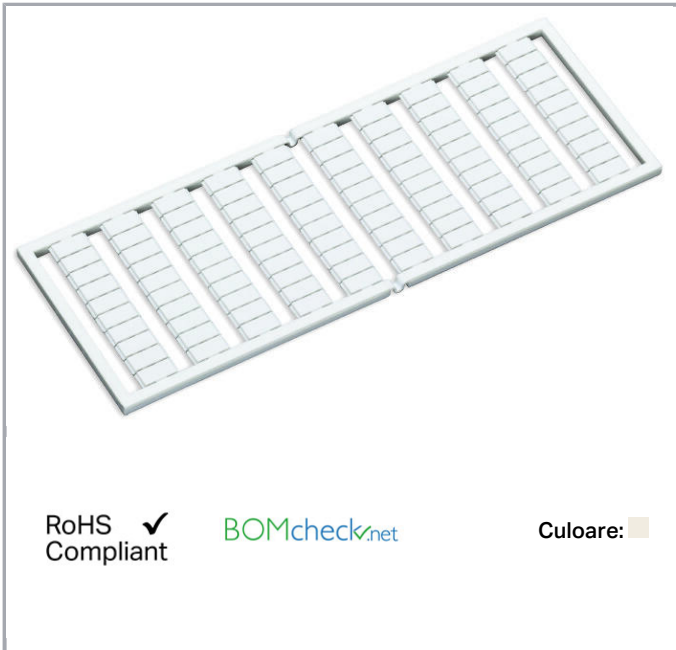

Fișă tehnică | Număr articol: 209-418

WSB marking card; as card; MARKED; 87 / 88 (50 each); not stretchable;
Horizontal marking; snap-on type; white

www.wago.com/209-418

Date

Technical Data

Marking	87 / 88
Marking (number)	50
Marking direction	Horizontal marking
Marking color	black
Marking type	Digits
Darstellung des Aufdrucks	same numbers per strip
Pre-assembly	10 strips with 10 markers per card

Geometrical Data

Marker/Strip width	5 mm
Marker width	5 mm

Material Data

Color	white
-------	-------

Supus modificărilor.

WAGO Kontakttechnik GmbH & Co. KG
/Representative Office Romania
Sos. Pipera-Tunari nr. 1/1
building 1, 2nd floor | 077190 Voluntari, Ilfov
Tel.: +40-(0)31 421 85 68 | Email: info-RO@wago.com

Aveți întrebări despre produsele noastre?
Vă stăm la dispoziție pentru preluarea apelului la +40 (0) 31 421 85 68.

Weight	7,8g
Fire load	0,234 MJ

Commercial data

Product Group	2 (Terminal Block Accessories)
Packaging type	BOX
Country of origin	DE
GTIN	4017332097574
Customs tariff number	491 19900000