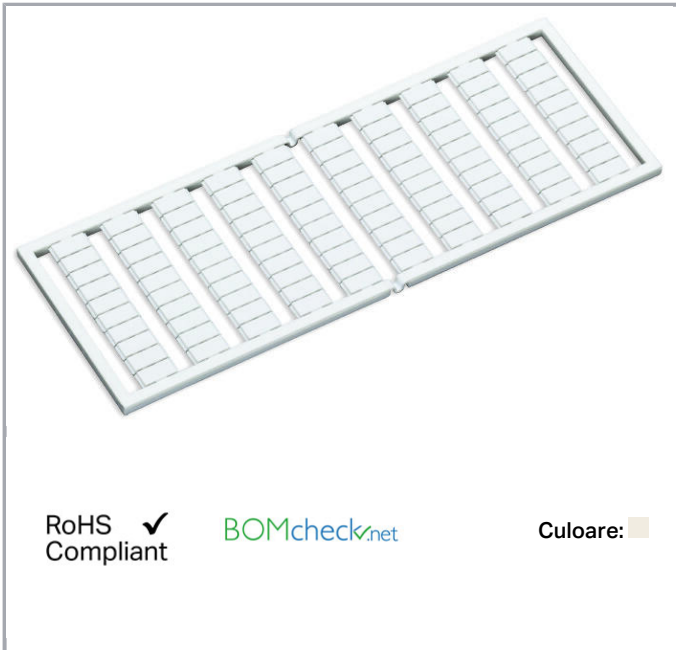

## Fișă tehnică | Număr articol: 209-413

WSB marking card; as card; MARKED; 77 / 78 (50 each); not stretchable;  
Horizontal marking; snap-on type; white

[www.wago.com/209-413](http://www.wago.com/209-413)