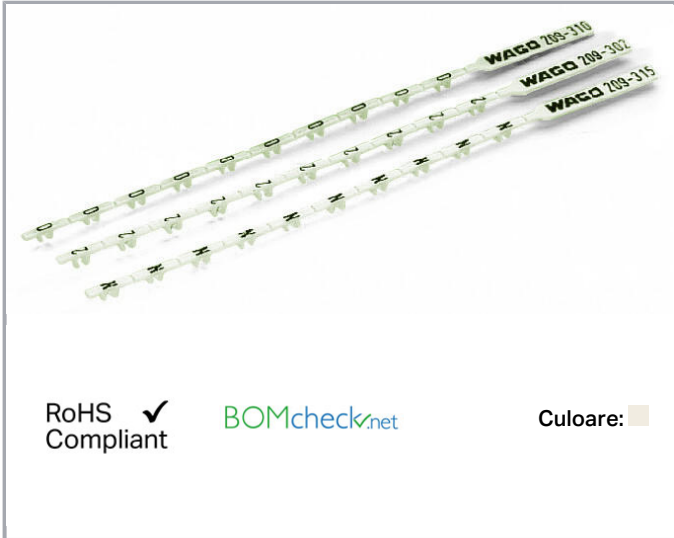

Fișă tehnică | Număr articol: 209-321

Marker strip; MARKED; Y; not stretchable; Horizontal marking; snap-on type; white

www.wago.com/209-321

Date

Technical Data

Marking	Y
Marking (number)	10
Marking direction	Horizontal marking
Marking color	black
Marking type	Symbol

Material Data

Color	white
Weight	0,3 g
Fire load	0,01 MJ

Commercial data

Product Group	2 (Terminal Block Accessories)
Packaging type	BOX
Country of origin	DE
GTIN	4017332276900
Customs tariff number	49119900000