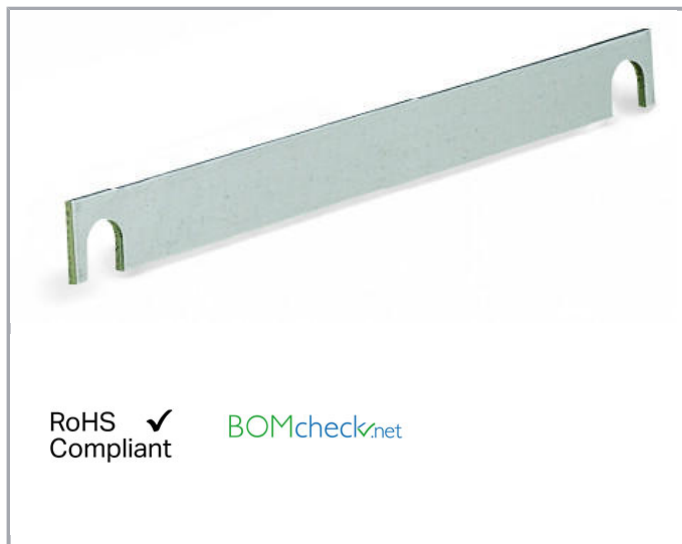

## Fișă tehnică | Număr articol: 200-116

Aluminum flat rails; for snap-on mounting of transformer terminal blocks

[www.wago.com/200-116](http://www.wago.com/200-116)