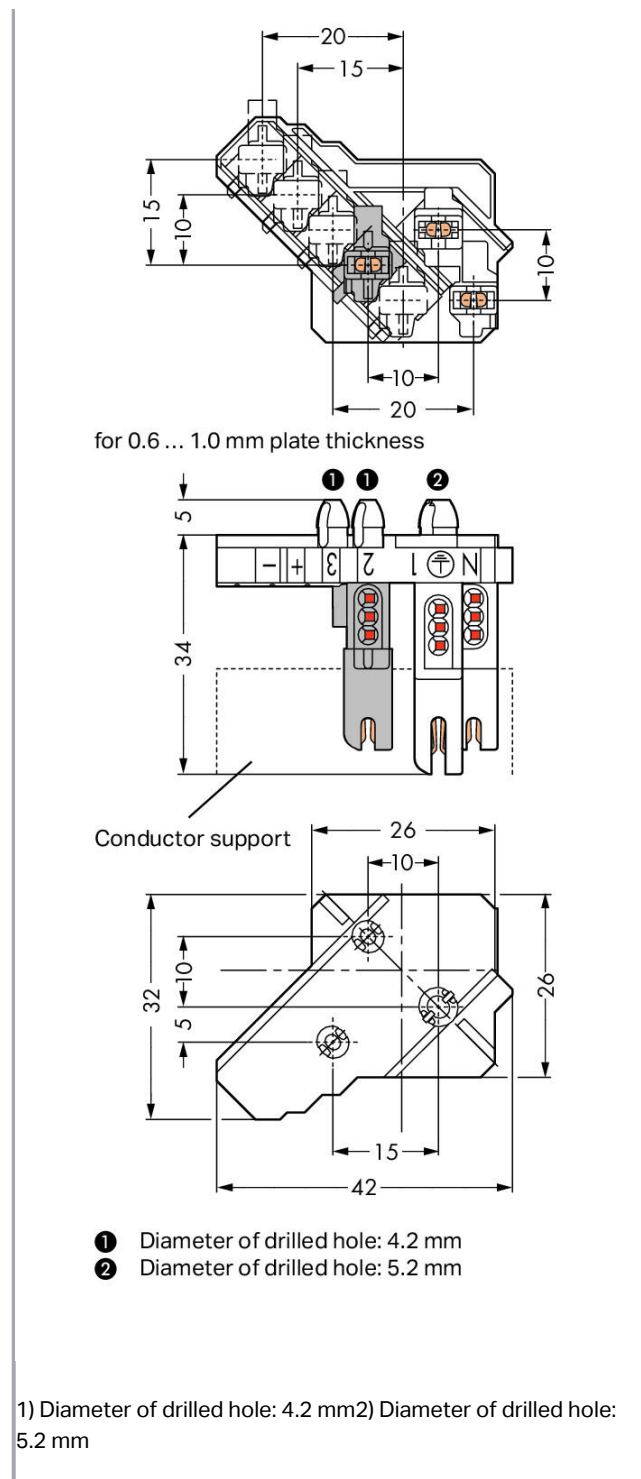

Descriere articol

Supus modificărilor.

WAGO Kontakttechnik GmbH & Co. KG
/Representative Office Romania
Sos. Pipera-Tunari nr. 1/1
building 1, 2nd floor | 077190 Voluntari, Ilfov
Tel.: +40-(0)31 421 85 68 | Email: info-RO@wago.com

Aveți întrebări despre produsele noastre?
Vă stăm la dispoziție pentru preluarea apelului la +40 (0) 31 421 85 68.