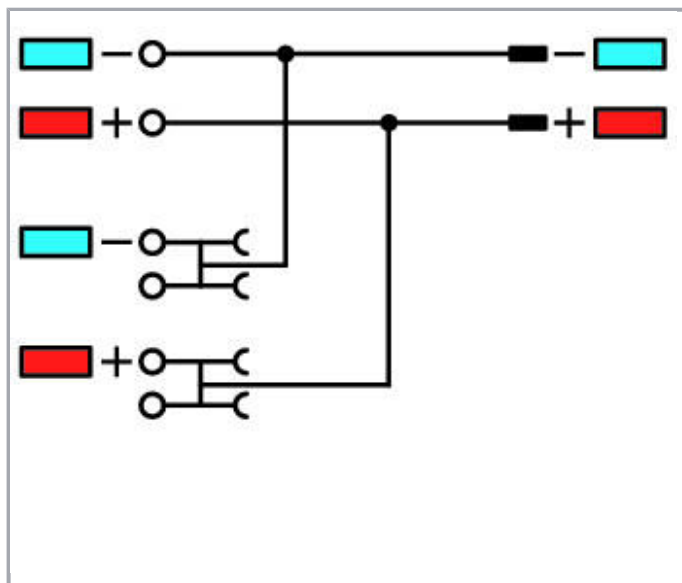

RoHS ☒ Compliant

[BOMcheck.net](https://www.bomcheck.net)

Culoare: ■