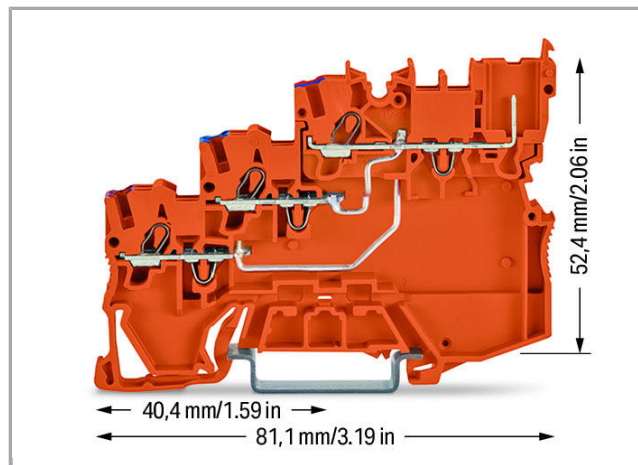

Fișă tehnică | Număr articol: 2020-5372

3-conductor sensor supply terminal block; for PNP (positive) switching sensors; 1 mm<sup>2</sup>; Push-in CAGE CLAMP®; 1,00 mm<sup>2</sup>; orange

[www.wago.com/2020-5372](http://www.wago.com/2020-5372)

## Descriere articol

3.5 mm spacing per signal (2 x 3.5 mm = 7 mm)

The double spacing per pole of this terminal block series maximizes connectivity. For example, ten sensors may be connected using only five sensor terminal blocks plus a power supply terminal block.