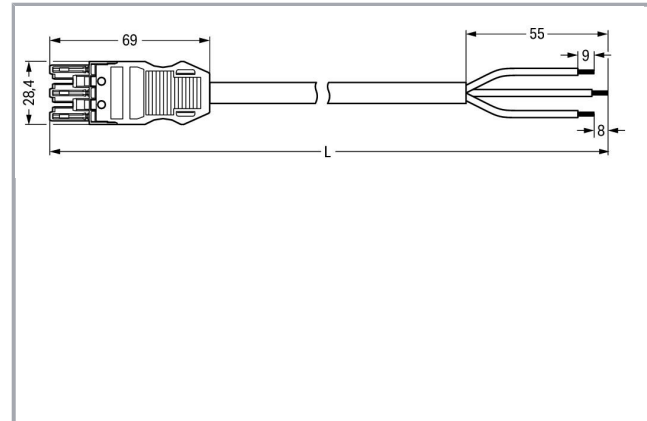

## Fișă tehnică | Număr articol: 771-9993/107-202

pre-assembled connecting cable; Eca; Socket/open-ended; 3-pole; Cod. A;  
H05VV-F 3G 2.5 mm<sup>2</sup>; 2 m; 2,50 mm<sup>2</sup>; white

[www.wago.com/771-9993/107-202](http://www.wago.com/771-9993/107-202)