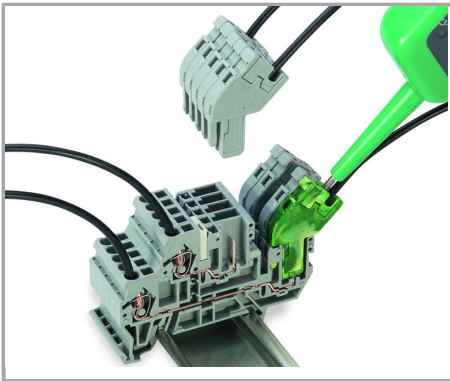

Testing with voltage tester.

Familie de produse

X-COM

[Afișare globală produse din familie.](#)

Supus modificărilor.