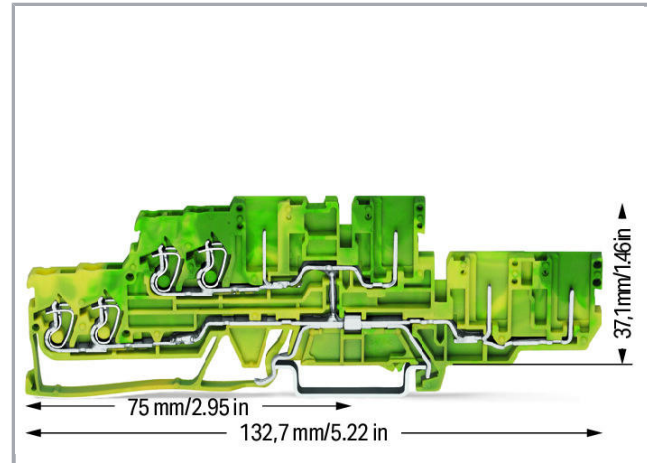

Fișă tehnică | Număr articol: 870-137

4-conductor/4-pin, double-deck carrier terminal block; 4-conductor/4-pin ground terminal block; PE; internal commoning; for DIN-rail 35 x 15 and 35 x 7.5; 2.5 mm²; CAGE CLAMP®; 2,50 mm²; green-yellow

www.wago.com/870-137

Descriere articol

Safety information 1:

Max. insulation diameter: 4.4 mm

Safety information 2:

2-conductor female plugs cannot be used.

Date

Connection data

Connection technology	CAGE CLAMP®
Actuation type	Open Tool Slot
Connectable conductor materials	Copper
Solid conductor	0.08 ... 2.5 mm ² / 28 ... 12 AWG
Fine-stranded conductor	0.08 ... 4 mm ² / 28 ... 12 AWG
Strip length	6 ... 7 mm / 0.24 ... 0.28 inch
Total number of connection points	4
Total number of potentials	1
Number of levels	2
Wiring type	Front-entry wiring

Aveți întrebări despre produsele noastre?
Vă stăm la dispoziție pentru preluarea apelului la +40 (0) 31 421 85 68.

Geometrical Data

Width	5 mm / 0.197 inch
Height from upper-edge of DIN-rail	37.1 mm / 1.461 inch
Depth	132.7 mm / 5.224 inch