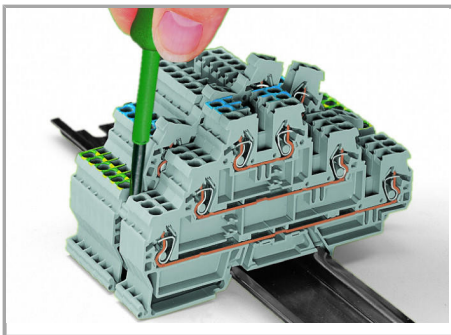

Descărcare

WSCAD Universe 870-137

URL

Descărcare

Installation Notes

Removing a terminal block from the assembly.

Supus modificărilor.

CAGE CLAMP® connection