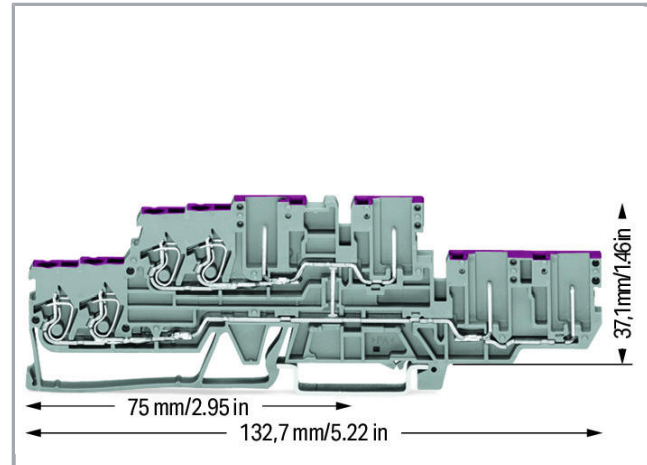

Fișă tehnică | Număr articol: 870-138

4-conductor/4-pin, double-deck carrier terminal block; 4-conductor/4-pin through terminal block; L; internal commoning; conductor entry with violet marking; for DIN-rail 35 x 15 and 35 x 7.5; 2.5 mm²; CAGE CLAMP®; 2,50 mm²; gray

www.wago.com/870-138

RoHS Compliant

BOMcheck.net

Culoare:

Descriere articol

Safety information 1:

Max. insulation diameter: 4.4 mm

Safety information 2: