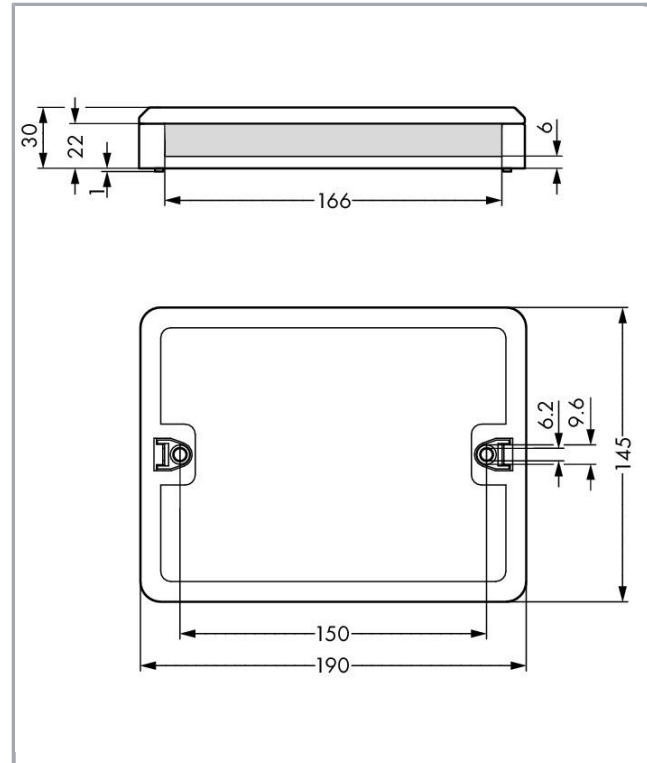

Fișă tehnică | Număr articol: 899-631/331-000

Distribution box; Single-phase current (230 V); 1 input; 6 outputs; Cod. P; MIDI; black

www.wago.com/899-631/331-000

Descriere articol

This WINSTA[®] Distribution Box duplicates the outputs of a 3-pole, single-phase cable.

Geometrical Data

Width	190 mm / 7.48 inch
Height	30 mm / 1.181 inch
Depth	145 mm / 5.709 inch

Mechanical data

Interne Verdrahtung	4 mm ²
Coding	P
Mounting type	Wall, screw mount Installation on mounting plate
Protection type	IP20
Note on protection type	Only when mated (these compact connectors are not designed for use in open, easily accessible areas).