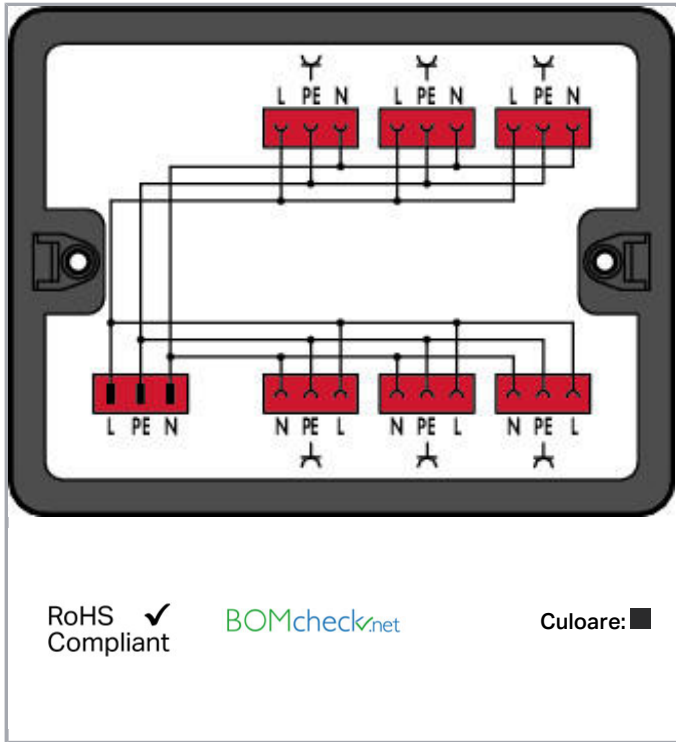

Fișă tehnică | Număr articol: 899-631/331-000

Distribution box; Single-phase current (230 V); 1 input; 6 outputs; Cod. P; MIDI; black

www.wago.com/899-631/331-000

Descriere articol

This WINSTA[®] Distribution Box duplicates the outputs of a 3-pole, single-phase cable.

Note on mismatching protection:

All WINSTA[®] components are 100% protected against mismatching when:

- a.) plugging different numbers of poles
- b.) plugging while rotated 180
- c.) plugging while laterally staggered
- d.) plugging one pole