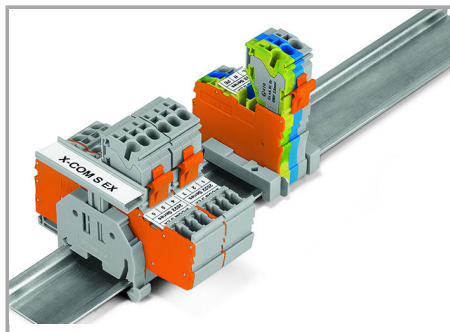

Supus modificărilor.

1-conductor female plug

Double-deck carrier terminal blocks can be commoned via 2002 Series Push-In Type Jumper Bars and tested via 859-500 Test Pin.

Marking

Clear marking via large marking area