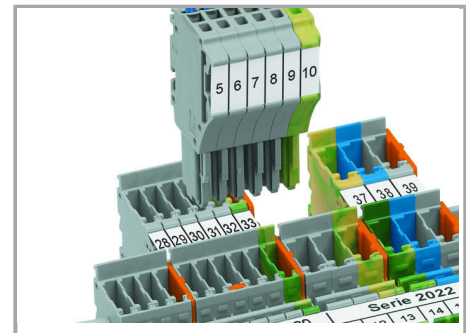

WSCAD Universe 2022-2234

URL

Descărcare

Installation Notes

Coding

Insert coding pin into the corresponding slot and twist it off.

Coding a female plug: remove coding finger using a suitable tool.

Insert coded female connector into X-COM®S-SYSTEM terminal block assembly.