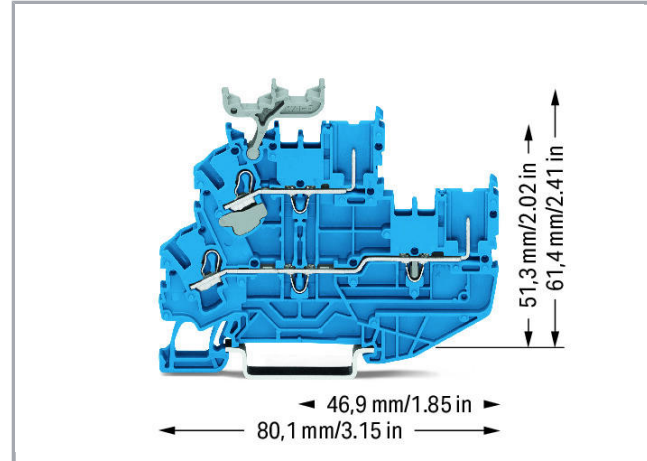

Fișă tehnică | Număr articol: 2022-2234

1-conductor/1-pin double deck receptacle terminal block; Through/through terminal block; N/N; with marker carrier; suitable for Ex i applications; for DIN-rail 35 x 15 and 35 x 7.5; 2.5 mm²; Push-in CAGE CLAMP®; 2,50 mm²; blue

www.wago.com/2022-2234

RoHS Compliant

BOMcheck.net

Culoare: ■

Date

Electrical data

Ratings per IEC/EN 60664-1

Ratings per	IEC/EN 60947-7-1
Nominal voltage (III/3)	690 V
Rated surge voltage (III/3)	6 kV
Rated current	24 A
Rated current 2	28 A
Legend (ratings)	(III / 3) ± Overvoltage category III / Pollution degree 3

Aveți întrebări despre produsele noastre?
Vă stăm la dispoziție pentru preluarea apelului la +40 (0) 31 421 85 68.

Connection data

Connection technology	Push-in CAGE CLAMP®
Actuation type	Open Tool Slot Push-in
Connectable conductor materials	Copper
Nominal cross-section	2.5 mm ²
Solid conductor	0.25 ... 4 mm ² / 22 ... 12 AWG
Solid conductor; push-in termination	0.75 ... 4 mm ² / 18 ... 12 AWG
Fine-stranded conductor	0.25 ... 4 mm ² / 22 ... 12 AWG
Fine-stranded conductor; with insulated ferrule	1 ... 2.5 mm ² / 18 ... 12 AWG
Fine-stranded conductor; with ferrule; push-in termination	1 ... 2.5 mm ² / 18 ... 12 AWG
Strip length	10 ... 12 mm / 0.39 ... 0.47 inch
Total number of connection points	2
Total number of potentials	2
Number of levels	2
Wiring type	Front-entry wiring
Note (conductor cross-section)	Depending on the conductor characteristic, a conductor with a smaller cross section can also be inserted via push-in termination.