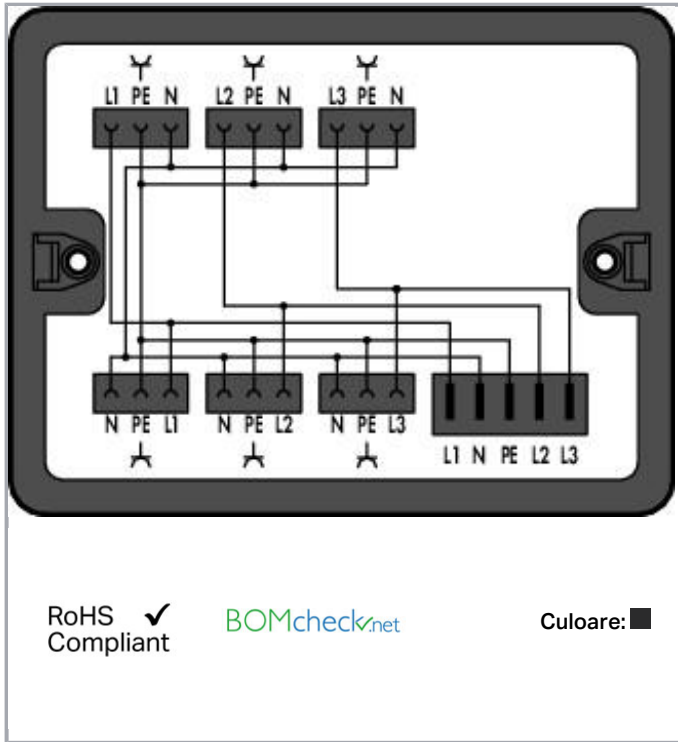

## Fișă tehnică | Număr articol: 899-631/149-000

Distribution box; Three-phase to single-phase current (400 V/230 V); 1 input;  
6 outputs; Cod. A; MIDI, MAXI; black

[www.wago.com/899-631/149-000](http://www.wago.com/899-631/149-000)

### Descriere articol

This *WINSTA*® Distribution Box divides a 3-phase circuit into three single-phase circuits with two outputs each. Power supply is performed via 6 mm<sup>2</sup> cable equipped with a *WINSTA*® MAXI connector.