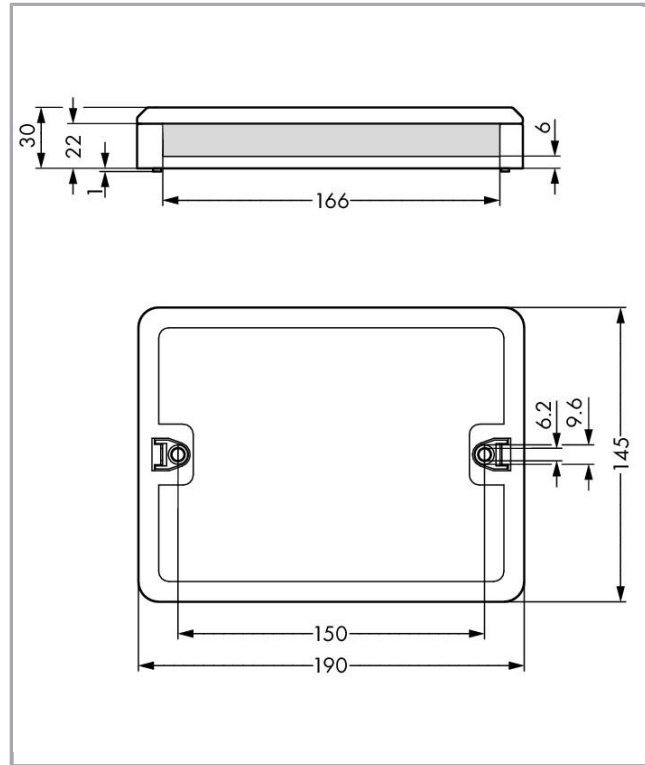

### Descriere articol

This *WINSTA*® Distribution Box divides a 3-phase circuit into three single-phase circuits with two outputs each. Power supply is performed via 6 mm<sup>2</sup> cable equipped with a *WINSTA*® MAXI connector.

### Geometrical Data

Width	190 mm / 7.48 inch
Height	30 mm / 1.181 inch
Depth	145 mm / 5.709 inch