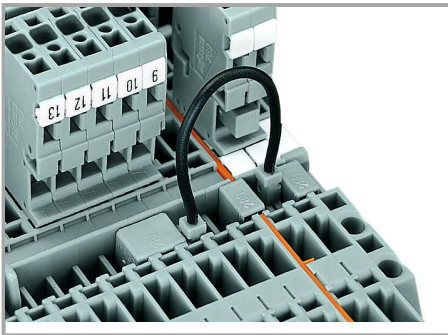

Commoning carrier terminal blocks via push-in type wire jumpers or adjacent jumpers – even over an intermediate plate.