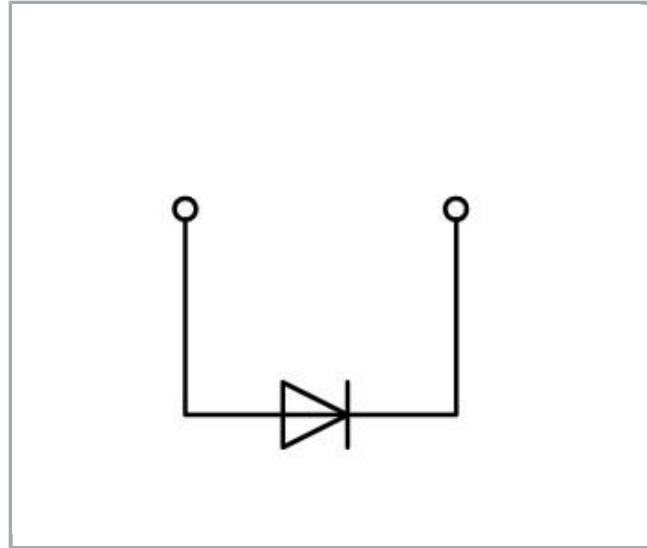

Fișă tehnică | Număr articol: 769-238/281-410

1-conductor/1-pin component carrier terminal block; with diode 1N4007; anode, left side; for DIN-rail 35 x 15 and 35 x 7.5; 4 mm²; CAGE CLAMP®; 4,00 mm²; gray

www.wago.com/769-238/281-410

Date

Electrical data

Nominal voltage	250 V
Reverse voltage	1.000 V

Ratings per IEC/EN 60664-1

Rated current	0,5 A
---------------	-------

Connection data

Connection technology	CAGE CLAMP®
Actuation type	Open Tool Slot
Connectable conductor materials	Copper
Nominal cross-section	4 mm ²
Solid conductor	0.08 ... 4 mm ² / 28 ... 12 AWG
Fine-stranded conductor	0.08 ... 4 mm ² / 28 ... 12 AWG