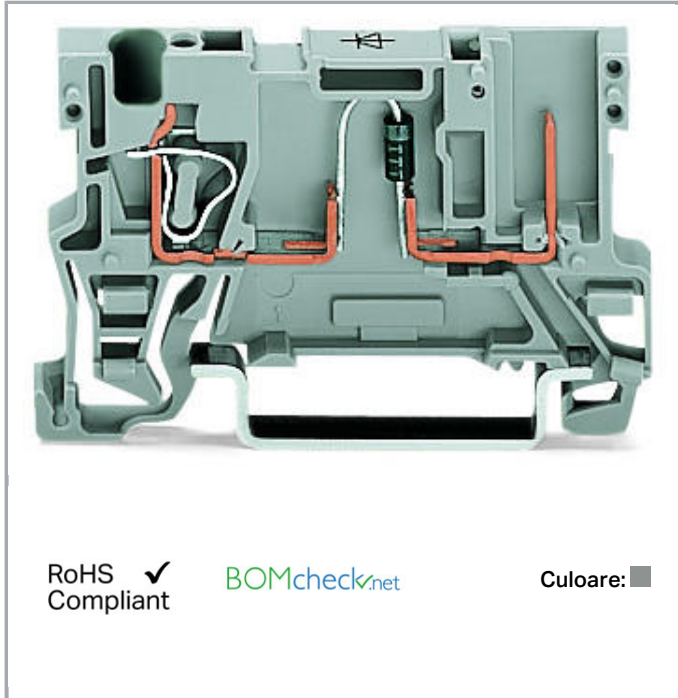

Fișă tehnică | Număr articol: 769-238/281-410

1-conductor/1-pin component carrier terminal block; with diode 1N4007; anode, left side; for DIN-rail 35 x 15 and 35 x 7.5; 4 mm²; CAGE CLAMP®; 4,00 mm²; gray

www.wago.com/769-238/281-410

Date

Electrical data

Nominal voltage	250 V
Reverse voltage	1.000 V

Ratings per IEC/EN 60664-1

Rated current	0,5 A
---------------	-------

Connection data

Connection technology	CAGE CLAMP®
Actuation type	Open Tool Slot
Connectable conductor materials	Copper
Nominal cross-section	4 mm ²
Solid conductor	0.08 ... 4 mm ² / 28 ... 12 AWG
Fine-stranded conductor	0.08 ... 4 mm ² / 28 ... 12 AWG