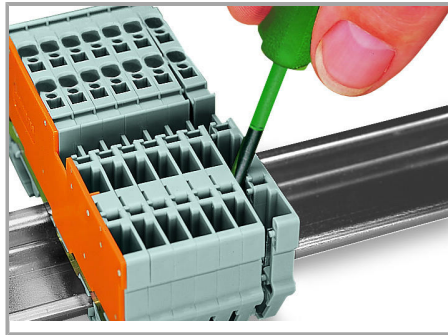

Open the assembly by laterally sliding a block via operating tool and remove terminal block via release lever.

Conductor termination

CAGE CLAMP® connection

Carrier terminal block: Insert/remove conductor via operating tool (3.5 x 0.5 mm blade).