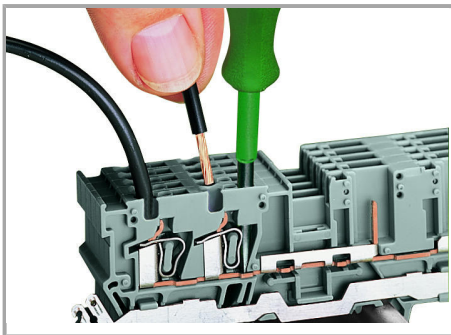

Open the assembly by laterally sliding a block via operating tool and remove terminal block via release lever.

Conductor termination

CAGE CLAMP® connection

Carrier terminal block: Insert/remove conductor via operating tool (3.5 x 0.5 mm blade).