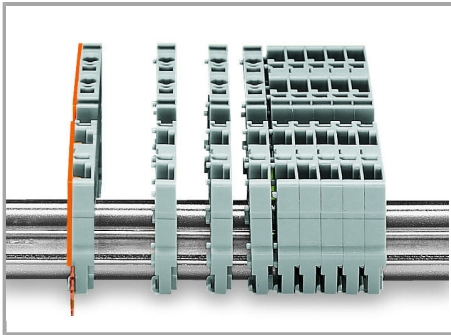

Installation Notes

Installation

Snap individual carrier terminal blocks onto the carrier rail and slide together.