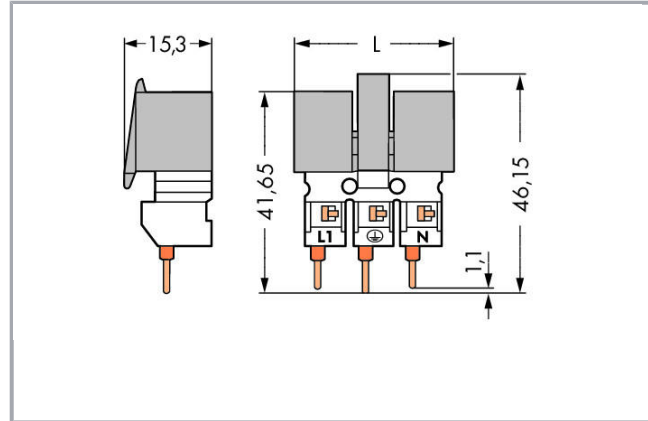

RoHS Compliant

Date

Electrical data

Ratings per IEC/EN 60664-1

Rated voltage (III/2)	200 V
Rated surge voltage (III/2)	4 kV
Nominal voltage (II/2)	400 V
Rated surge voltage (II/2)	4 kV
Rated current	16 A
Rated current 2	6 A
Legend (ratings)	(III / 2) ≙ Overvoltage category III / Pollution degree 2

Aveți întrebări despre produsele noastre?
Vă stăm la dispoziție pentru preluarea apelului la +40 (0) 31 421 85 68.

Connection data

Connection technology	PUSH WIRE®
Strip length	8 ... 9 mm / 0.31 ... 0.35 inch
Pole No.	3
Total number of connection points	6
Total number of potentials	3
Number of connection types	1

Geometrical Data

Width	33 mm / 1.299 inch
Height	15,3 mm / 0.602 inch
Depth	46,15 mm / 1.817 inch

Material Data

Color	white/gray
Fire load	0,412 MJ
Weight	13,5 g

Commercial data

Product Group	8 (Misc. Chassis Mount Blocks)
Packaging type	bag
Country of origin	DE
GTIN	4044918396202
Customs tariff number	85369010000