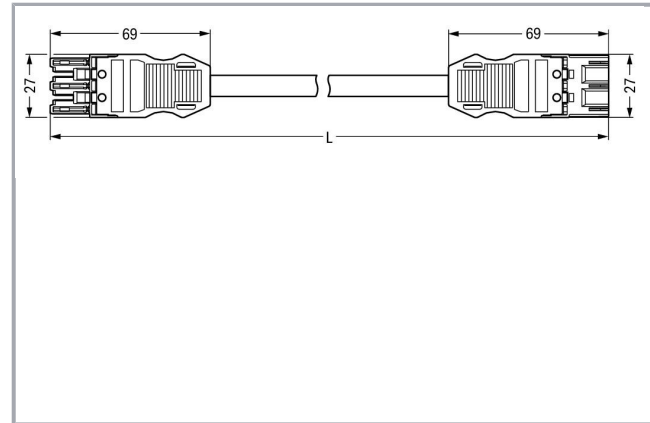

Fișă tehnică | Număr articol: 771-9293/015-607

pre-assembled interconnecting cable; B2ca; Socket/plug; 3-pole; Cod. B; 6 m; 1,00 mm²; pink

www.wago.com/771-9293/015-607

Descriere articol

- Protected against mismatching and maintenance-free
- Additional variable coding is possible
- Components can be clearly printed on and color-coded to meet custom requirements

Note:

Cables with a different fire class can be found in the eShop.

Note on mismatching protection:

All WINSTA[®] components are 100% protected against mismatching when:

- plugging different numbers of poles
- plugging while rotated 180
- plugging while laterally staggered
- plugging one pole