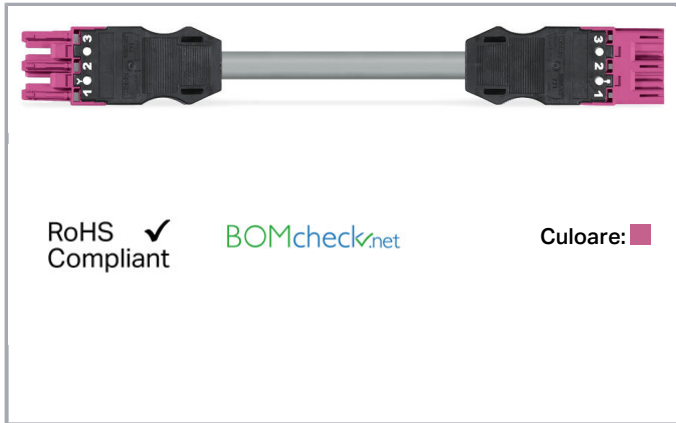

Fișă tehnică | Număr articol: 771-9293/015-607

pre-assembled interconnecting cable; B2ca; Socket/plug; 3-pole; Cod. B; 6 m; 1,00 mm²; pink

www.wago.com/771-9293/015-607

Descriere articol

- Protected against mismatching and maintenance-free
- Additional variable coding is possible
- Components can be clearly printed on and color-coded to meet custom requirements

Note:

Cables with a different fire class can be found in the eShop.

Note on mismatching protection:

All WINSTA[®] components are 100% protected against mismatching when:

- plugging different numbers of poles
- plugging while rotated 180
- plugging while laterally staggered
- plugging one pole