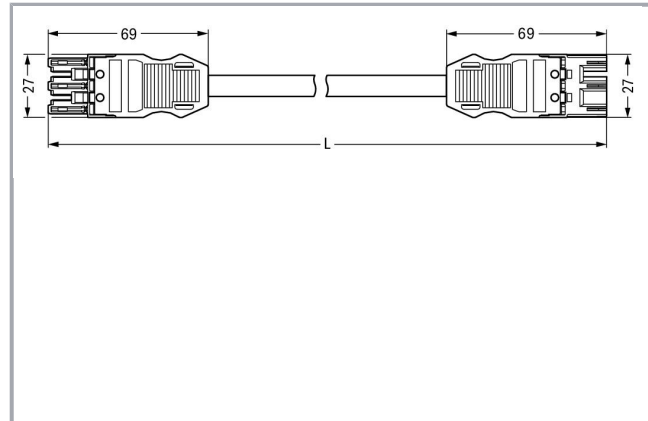

## Fișă tehnică | Număr articol: 771-9973/016-505

pre-assembled interconnecting cable; Eca; Socket/plug; 3-pole; Cod. S; 5 m;  
1,50 mm<sup>2</sup>; brown

[www.wago.com/771-9973/016-505](http://www.wago.com/771-9973/016-505)