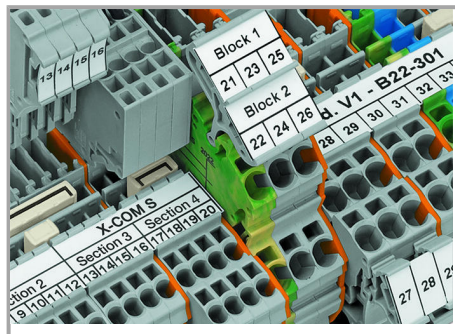

Marking

Clear marking via large marking area