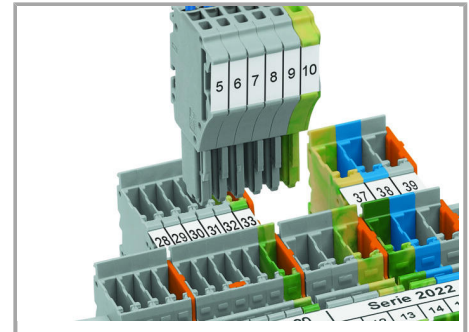

[Descărcare](#)

Installation Notes

Coding

Insert coding pin into the corresponding slot and twist it off.

Coding a female plug: remove coding finger using a suitable tool.

Insert coded female connector into X-COM®S-SYSTEM terminal block assembly.