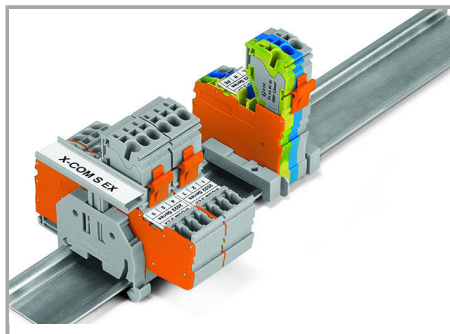

Group marking with height-adjustable group marker carrier (2009 163)

Familie de produse

X-COM S-Mini

[Afișare globală produse din familie.](#)

Supus modificărilor.