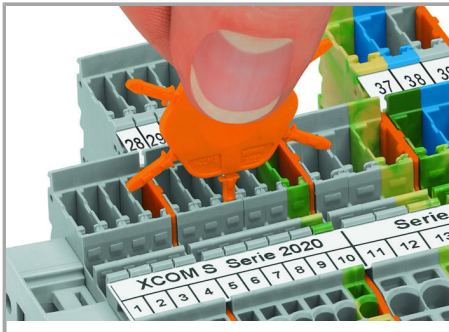

CAE data

EPLAN Data Portal 2020-2208

[URL](#)

[Descărcare](#)

WSCAD Universe 2020-2208

[URL](#)

[Descărcare](#)

Installation Notes

Coding

Insert coding pin into the corresponding slot and twist it off.