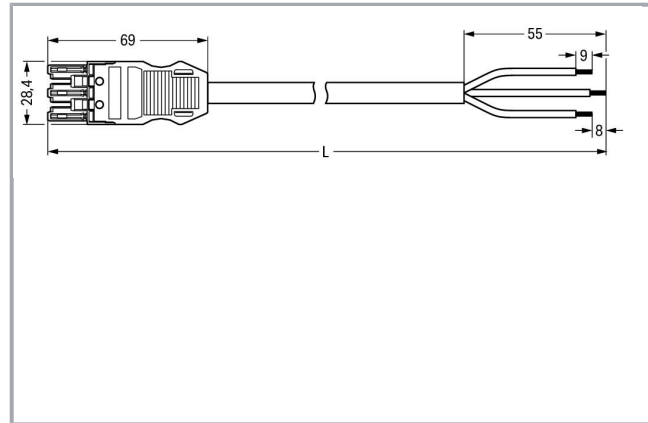

## Fișă tehnică | Număr articol: 771-9293/117-801

pre-assembled connecting cable; B2ca; Socket/open-ended; 3-pole; Cod. A;  
8 m; 2,50 mm<sup>2</sup>; black

[www.wago.com/771-9293/117-801](http://www.wago.com/771-9293/117-801)

### Geometrical Data

Pin spacing	10 mm / 0.394 inch
Total length	8 m