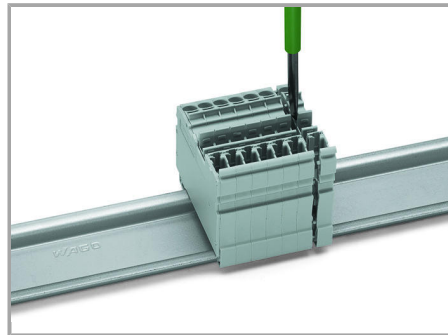

WSCAD Universe 2022-1402	URL	Descărcare
--------------------------	-----	------------

Installation Notes

Installation

Snap individual carrier terminal blocks onto the carrier rail and slide together.

Open the assembly by laterally sliding a block via operating tool (3.5 x 0.5 mm blade).