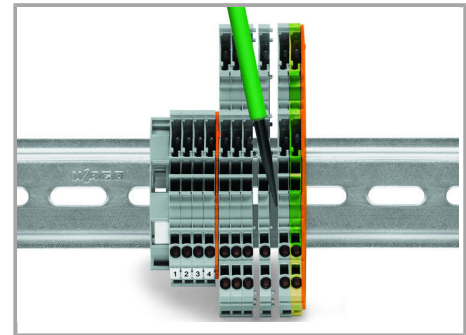

WSCAD Universe 2022-1402	URL	Descărcare
--------------------------	-----	------------

Installation Notes

Installation

Snap individual carrier terminal blocks onto the carrier rail and slide together.

Open the assembly by laterally sliding a block via operating tool (3.5 x 0.5 mm blade).