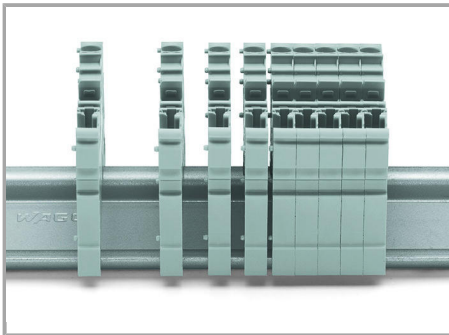

WSCAD Universe 2022-1402	URL	Descărcare
--------------------------	-----	------------

Installation Notes

Installation

Snap individual carrier terminal blocks onto the carrier rail and slide together.

Open the assembly by laterally sliding a block via operating tool (3.5 x 0.5 mm blade).