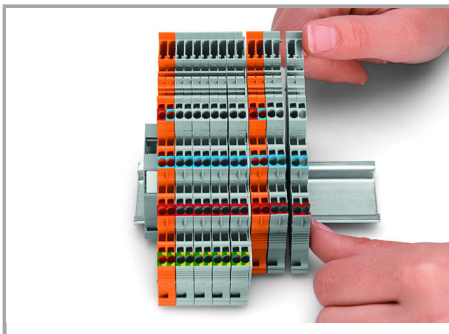

Snap individual terminal blocks onto the carrier rail and slide together.

Separate terminal block assembly and slide individual terminal blocks laterally using an operating tool.

Testing

Testing via testing tap (2009-182) or test plug adapter (2009-174) (up to max. 42 V).