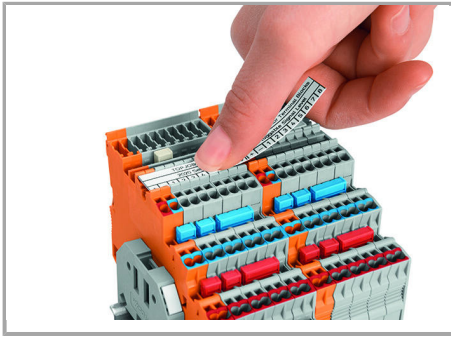

Labeling terminal blocks via marking strips (2009-110) or 3.5 mm wide WMB markers (793-35xx) – from the top or the side.

Familie de produse

TOPJOB® S

TOPJOB® S: In various industrial applications and modern building installations, WAGO's wide and versatile range of rail-mount terminal blocks provides more than just reliable electrical connections.

[Afișare globală produse din familie.](#)

Supus modificărilor.