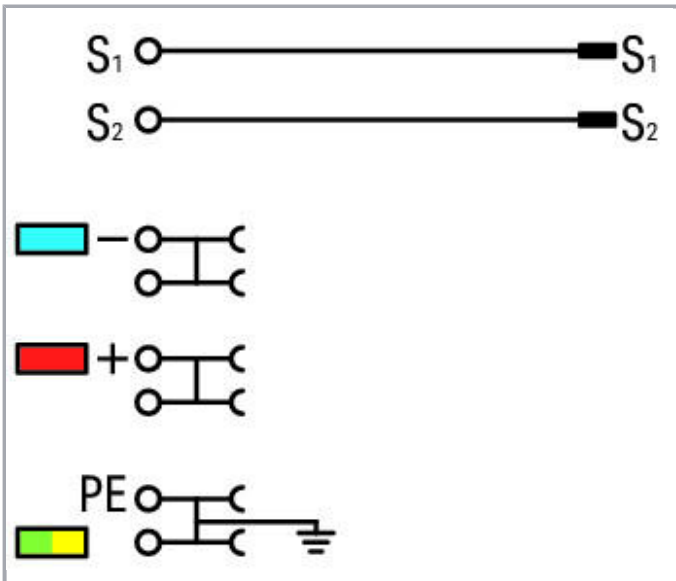

Fișă tehnică | Număr articol: 2020-5417

4-conductor sensor terminal block; for PNP (positive) switching sensors;
with ground contact; 1 mm²; Push-in CAGE CLAMP®; 1,00 mm²; gray

www.wago.com/2020-5417

Descriere articol

Aveți întrebări despre produsele noastre?
Vă stăm la dispoziție pentru preluarea apelului la +40 (0) 31 421 85 68.

3.5 mm spacing per signal (2 x 3.5 mm = 7 mm)

The double spacing per pole of this terminal block series maximizes connectivity. For example, ten sensors may be connected using only five sensor terminal blocks plus a power supply terminal block.

Approvals per CSA

Rated voltage CSA (Use Group C)	300 V
Rated current CSA (Use Group C)	10 A

Connection data

Connection technology	Push-in CAGE CLAMP®
Actuation type	Push-in Open Tool Slot
Connectable conductor materials	Copper
Nominal cross-section	1 mm ²
Solid conductor	0,14 ... 1,5 mm ² / 24 ... 16 AWG
Solid conductor; push-in termination	0,5 ... 1,5 mm ² / 20 ... 16 AWG
Fine-stranded conductor	0,14 ... 1,5 mm ² / 24 ... 16 AWG