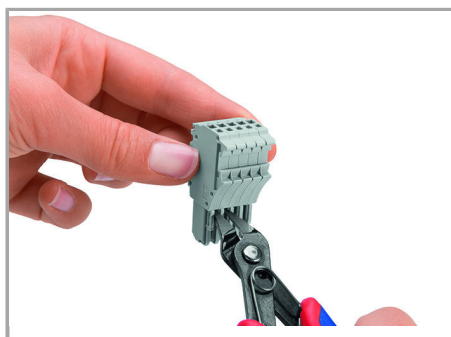

Remove the coding finger using a cutting tool.