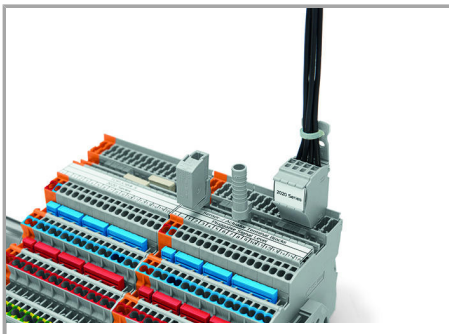

Snap individual terminal blocks onto the carrier rail and slide together.

Separate terminal block assembly and slide individual terminal blocks laterally using an operating tool.

Testing

Testing via testing tap (2009-182) or test plug adapter (2009-174) (up to max. 42 V).