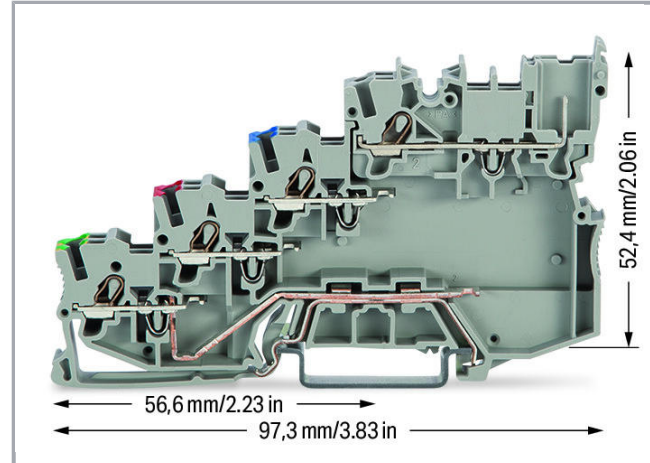

Fișă tehnică | Număr articol: 2020-5417

4-conductor sensor terminal block; for PNP (positive) switching sensors;
with ground contact; 1 mm²; Push-in CAGE CLAMP®; 1,00 mm²; gray

www.wago.com/2020-5417

Descriere articol

Aveți întrebări despre produsele noastre?
Vă stăm la dispoziție pentru preluarea apelului la +40 (0) 31 421 85 68.

3.5 mm spacing per signal (2 x 3.5 mm = 7 mm)

The double spacing per pole of this terminal block series maximizes connectivity. For example, ten sensors may be connected using only five sensor terminal blocks plus a power supply terminal block.

Approvals per CSA

Rated voltage CSA (Use Group C)	300 V
Rated current CSA (Use Group C)	10 A

Connection data

Connection technology	Push-in CAGE CLAMP®
Actuation type	Push-in Open Tool Slot
Connectable conductor materials	Copper
Nominal cross-section	1 mm ²
Solid conductor	0,14 ... 1,5 mm ² / 24 ... 16 AWG
Solid conductor; push-in termination	0,5 ... 1,5 mm ² / 20 ... 16 AWG
Fine-stranded conductor	0,14 ... 1,5 mm ² / 24 ... 16 AWG