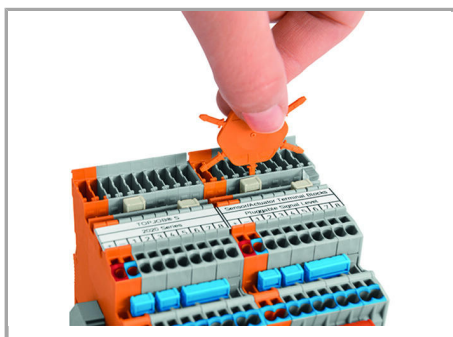

Insert coding pin into the corresponding slot and twist it off.