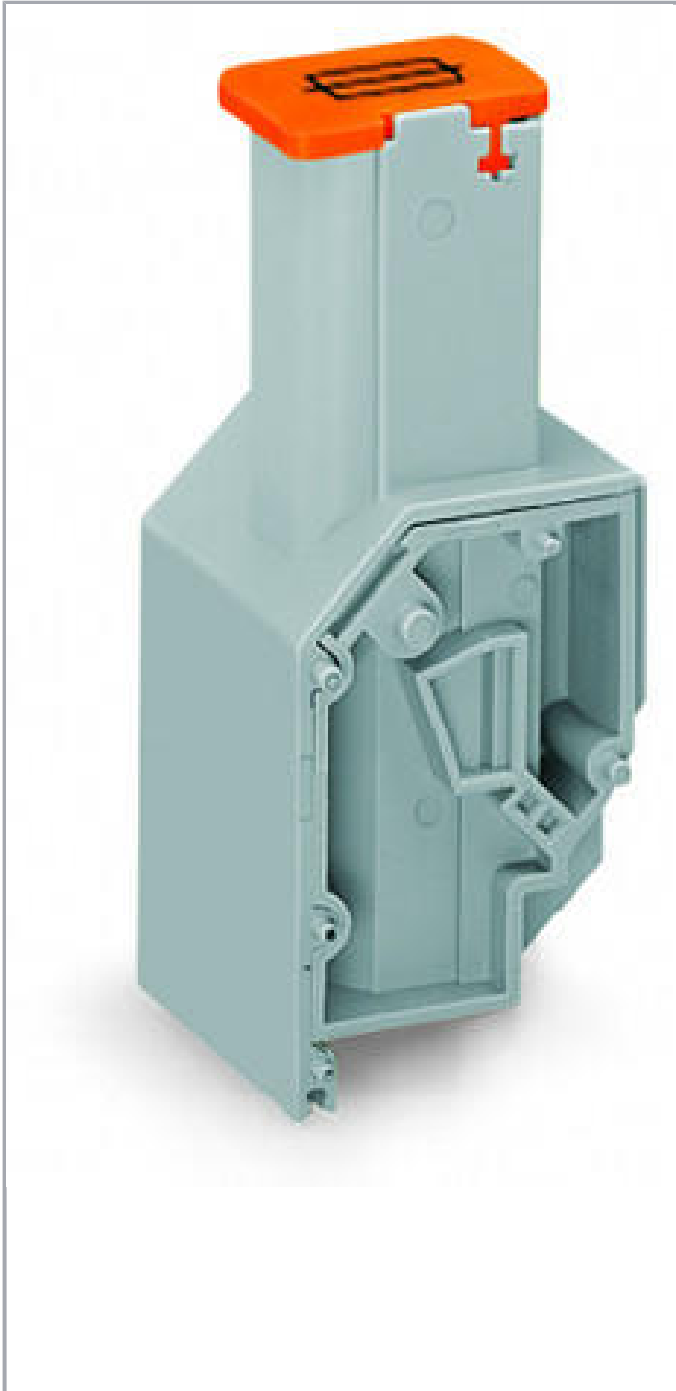

**Fișă tehnică | Număr articol: 711-401**

Transformer fuse terminal block; for fuse 6.35 x 32 mm; CAGE CLAMP® connection for conductors; 22.5 mm wide; 4,00 mm<sup>2</sup>; gray

[www.wago.com/711-401](http://www.wago.com/711-401)