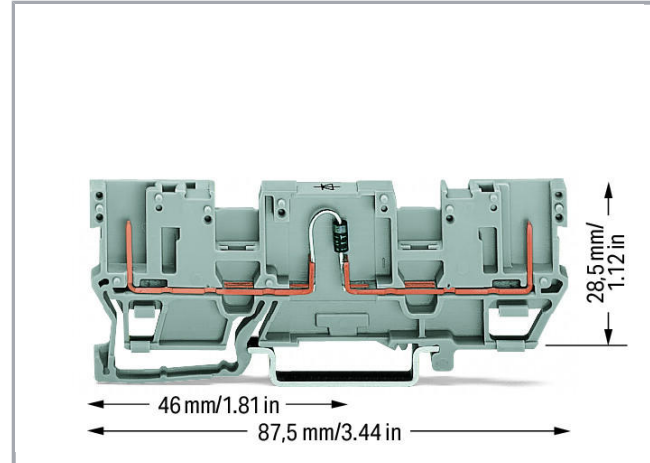

Fișă tehnică | Număr articol: 769-208/281-411

2-pin component carrier block; with 2 jumper positions; with diode 1N4007; anode, right side; for DIN-rail 35 x 15 and 35 x 7.5; 4 mm²; gray

www.wago.com/769-208/281-411