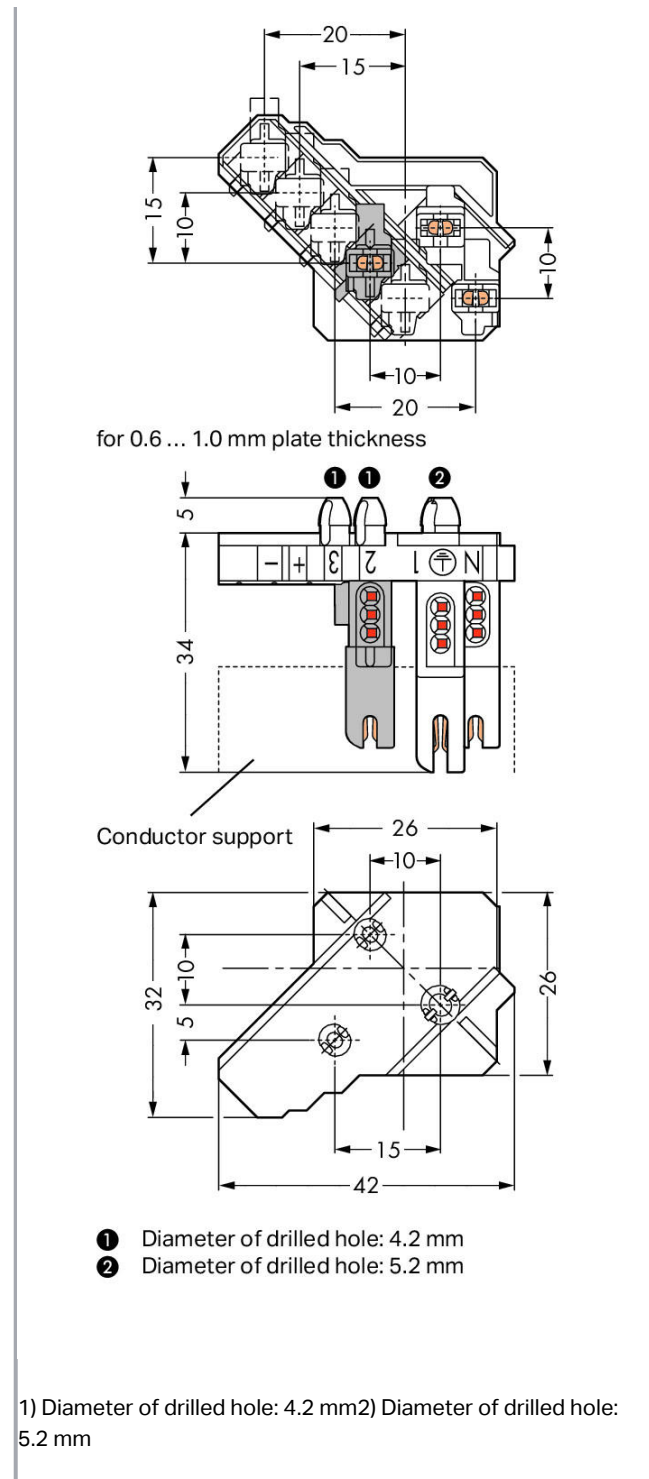

Descriere articol

Supus modificărilor.

WAGO Kontakttechnik GmbH & Co. KG
/Representative Office Romania
Sos. Pipera-Tunari nr. 1/1
building 1, 2nd floor | 077190 Voluntari, Ilfov
Tel.: +40-(0)31 421 85 68 | Email: info-RO@wago.com

Aveți întrebări despre produsele noastre?
Vă stăm la dispoziție pentru preluarea apelului la +40 (0) 31 421 85 68.