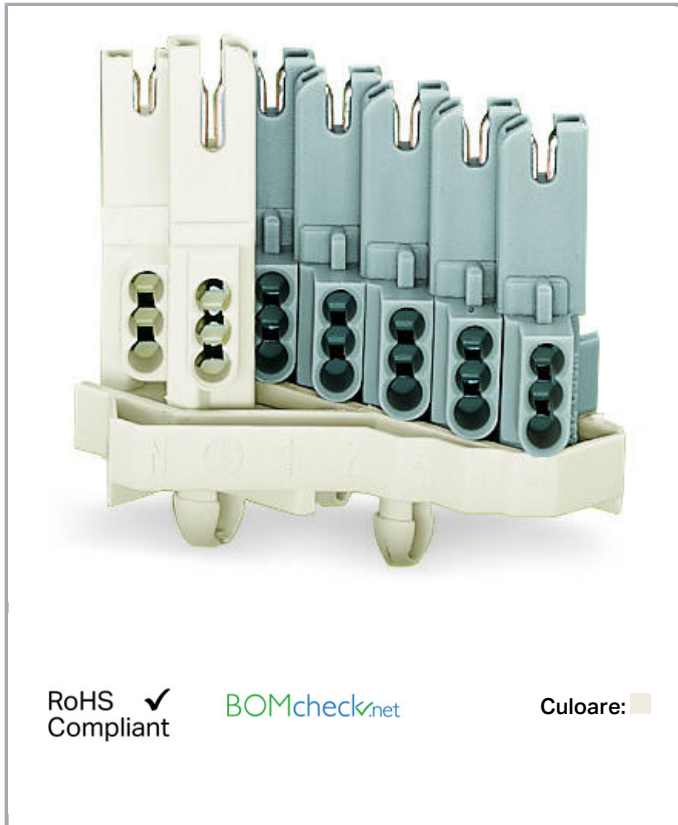

Fișă tehnică | Număr articol: 267-164

Female connector; 4-pole; 1,00 mm<sup>2</sup>; white

[www.wago.com/267-164](http://www.wago.com/267-164)

RoHS  Compliant

[BOMcheck.net](https://www.bomcheck.net)

Culoare: