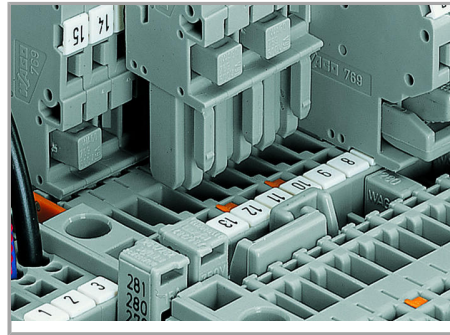

Commoning carrier terminal blocks via staggered jumpers.