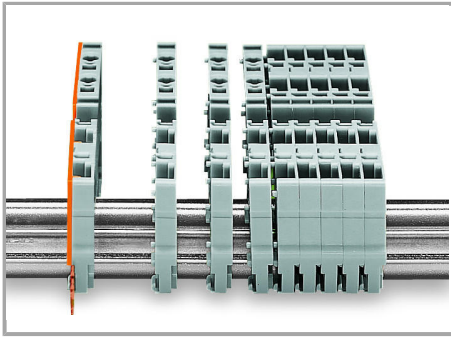

Descărcare

WSCAD Universe 769-227

URL

Descărcare

Installation Notes

Installation

Supus modificărilor.

Snap individual carrier terminal blocks onto the carrier rail and slide together.