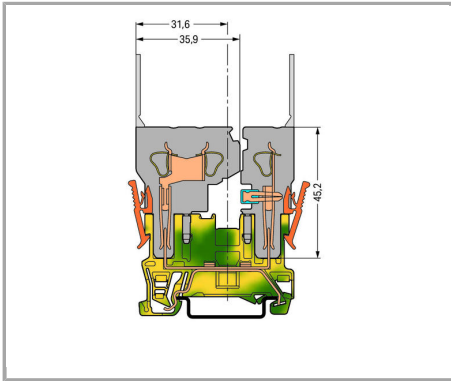

Ground carrier terminal block

Familie de produse

X-COM

Afișare globală produse din familie.

Supus modificărilor.