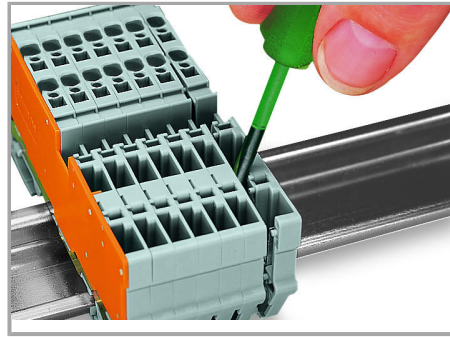

Descărcare

WSCAD Universe 769-227

URL

Descărcare

Installation Notes

Installation

Supus modificărilor.

Snap individual carrier terminal blocks onto the carrier rail and slide together.