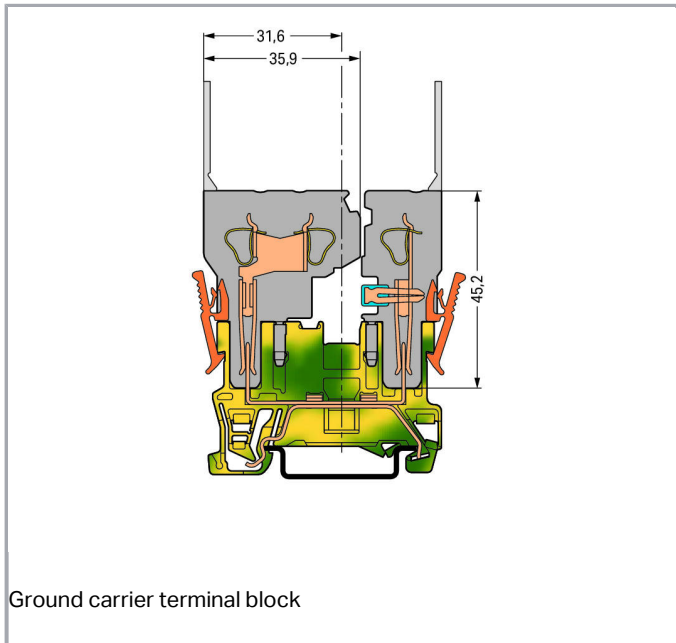

Date

Electrical data

Ratings per IEC/EN 60664-1

Ratings per	IEC/EN 60947-7-2

Connection data

Total number of potentials	1
Number of levels	1
Wiring type	Front-entry wiring

Geometrical Data

Width	5 mm / 0.197 inch
Height from upper-edge of DIN-rail	28,5 mm / 1.122 inch
Depth	52,5 mm / 2.067 inch

Mechanical data

Design	horizontal type
Mounting type	DIN-35 rail
Marking level	Center marking

Supus modificărilor.

WAGO Kontakttechnik GmbH & Co. KG
/Representative Office Romania
Sos. Pipera-Tunari nr. 1/1
building 1, 2nd floor | 077190 Voluntari, Ilfov
Tel.: +40-(0)31 421 85 68 | Email: info-RO@wago.com

Aveți întrebări despre produsele noastre?
Vă stăm la dispoziție pentru preluarea apelului la +40 (0) 31 421 85 68.