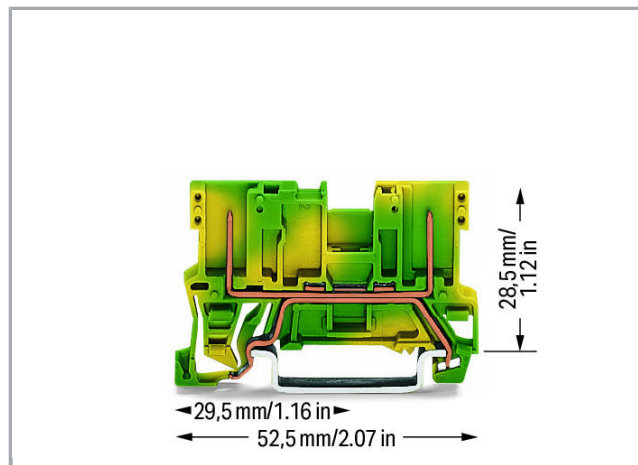

Fișă tehnică | Număr articol: 769-227

2-pin ground carrier terminal block; for DIN-rail 35 x 15 and 35 x 7.5; 4,00 mm²; green-yellow

www.wago.com/769-227

Supus modificărilor.

WAGO Kontakttechnik GmbH & Co. KG
/Representative Office Romania
Sos. Pipera-Tunari nr. 1/1
building 1, 2nd floor | 077190 Voluntari, Ilfov
Tel.: +40-(0)31 421 85 68 | Email: info-RO@wago.com

Connection data

Total number of potentials	1
Number of levels	1
Wiring type	Front-entry wiring

Geometrical Data

Width	5 mm / 0.197 inch
Height from upper-edge of DIN-rail	28,5 mm / 1.122 inch
Depth	52,5 mm / 2.067 inch