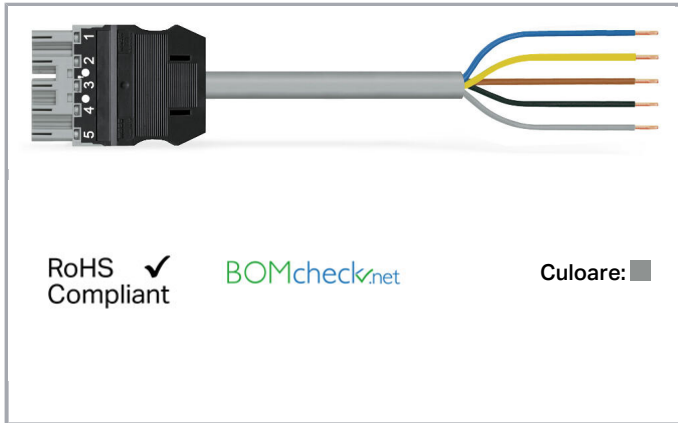

## Fișă tehnică | Număr articol: 771-9995/205-703

pre-assembled connecting cable; Eca; Plug/open-ended; 5-pole; Cod. B; 7 m; 1,00 mm<sup>2</sup>; gray

[www.wago.com/771-9995/205-703](http://www.wago.com/771-9995/205-703)