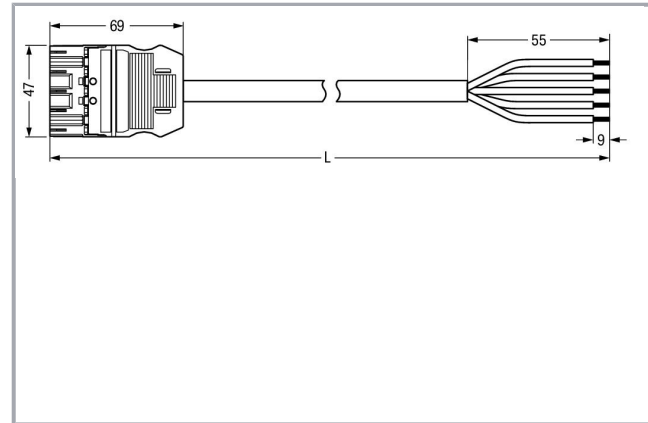

## Fișă tehnică | Număr articol: 771-9995/205-703

pre-assembled connecting cable; Eca; Plug/open-ended; 5-pole; Cod. B; 7 m; 1,00 mm<sup>2</sup>; gray

[www.wago.com/771-9995/205-703](http://www.wago.com/771-9995/205-703)

### Geometrical Data

Pin spacing	10 mm / 0.394 inch
Total length	7 m