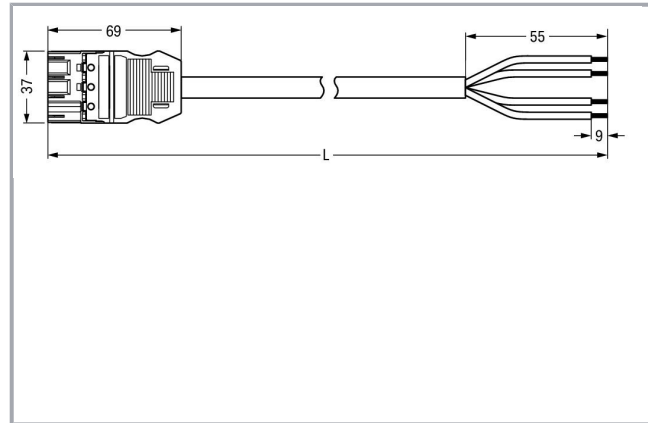

Fișă tehnică | Număr articol: 771-9994/206-303

pre-assembled connecting cable; Eca; Plug/open-ended; 4-pole; Cod. B;
Control cable 4 x 1.5 mm²; 3 m; 1,50 mm²; gray

www.wago.com/771-9994/206-303

Descriere articol

Approvals per UL 1977

Rated voltage UL 1977	600 V
Rated current UL 1977	23 A

Connection data

Pole No.	4
Total number of potentials	4
Conductor preparation	tip-bonded
Sheathed cable diameter	8,4 ... 10,5 mm
Wire cross-section	1,5 mm ²
Strip length (outer insulation)	55 mm
Connection type	Plug - Free end