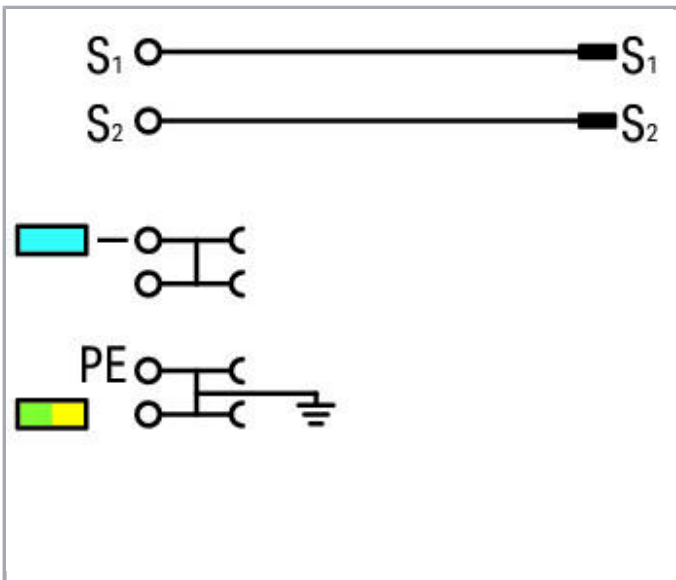

RoHS ☒ Compliant

[BOMcheck.net](https://www.bomcheck.net)

Culoare: ■