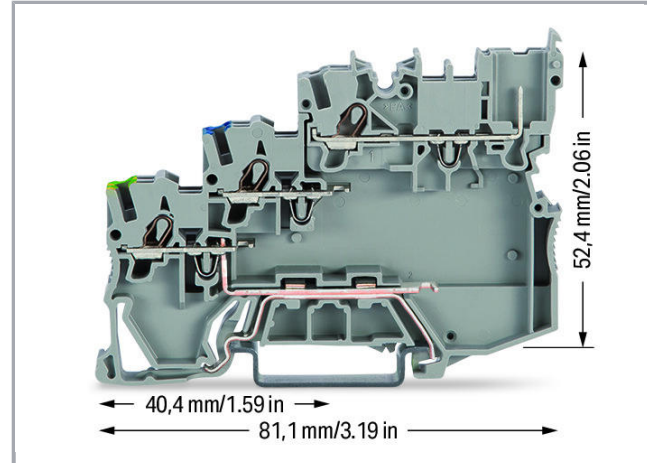

Fișă tehnică | Număr articol: 2020-5317/102-000

3-conductor actuator supply terminal block; for PNP-(high-side) switching actuators; with ground contact; 1 mm²; Push-in CAGE CLAMP®; 1,00 mm²; gray

www.wago.com/2020-5317/102-000

Aveți întrebări despre produsele noastre?
Vă stăm la dispoziție pentru preluarea apelului la +40 (0) 31 421 85 68.

3.5 mm spacing per signal (2 x 3.5 mm = 7 mm)

The double spacing per pole of this terminal block series maximizes connectivity. For example, ten sensors may be connected using only five sensor terminal blocks plus a power supply terminal block.

Approvals per CSA

Rated voltage CSA (Use Group C)	300 V
Rated current CSA (Use Group C)	10 A

Connection data

Connection technology	Push-in CAGE CLAMP®
Actuation type	Push-in Open Tool Slot
Connectable conductor materials	Copper
Nominal cross-section	1 mm ²
Solid conductor	0,14 ... 1,5 mm ² / 24 ... 16 AWG
Solid conductor; push-in termination	0,5 ... 1,5 mm ² / 20 ... 16 AWG