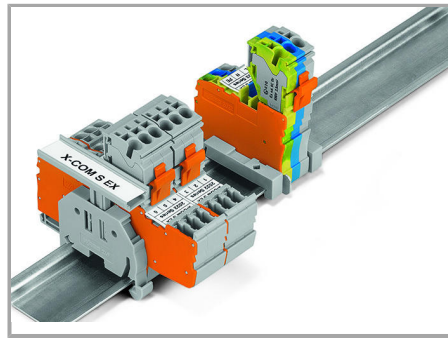

1-conductor female plug

Double-deck carrier terminal blocks can be commoned via 2002 Series Push-In Type Jumper Bars and tested via 859-500 Test Pin.

Marking

Supus modificărilor.

Clear marking via large marking area