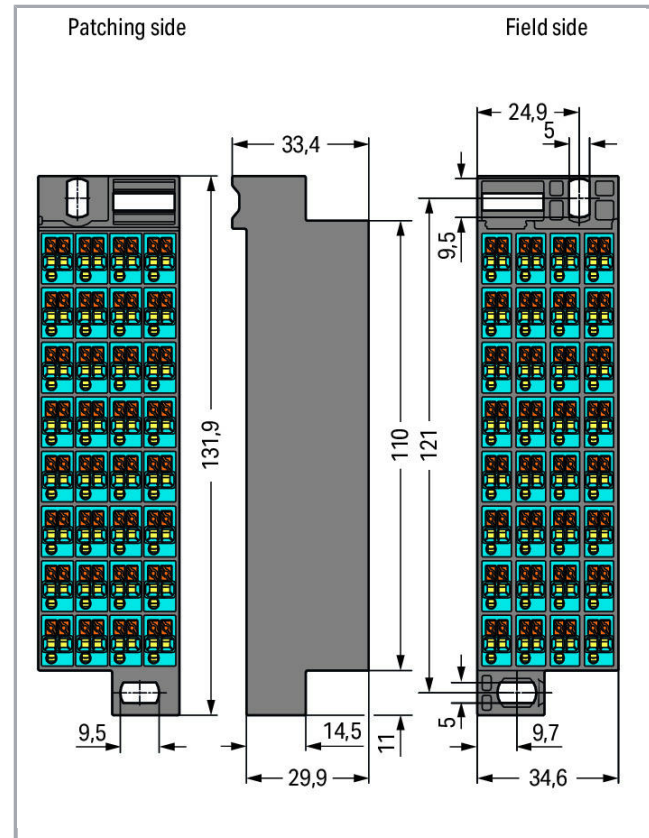

## Fișă tehnică | Număr articol: 726-800

Matrix patchboard; 32-pole; plain; Color of modules: blue; for 19" racks; 1,50 mm<sup>2</sup>; dark gray

[www.wago.com/726-800](http://www.wago.com/726-800)

### Geometrical Data

Width	34.6 mm / 1.362 inch
Height	131.9 mm / 5.193 inch
Depth	33.4 mm / 1.315 inch