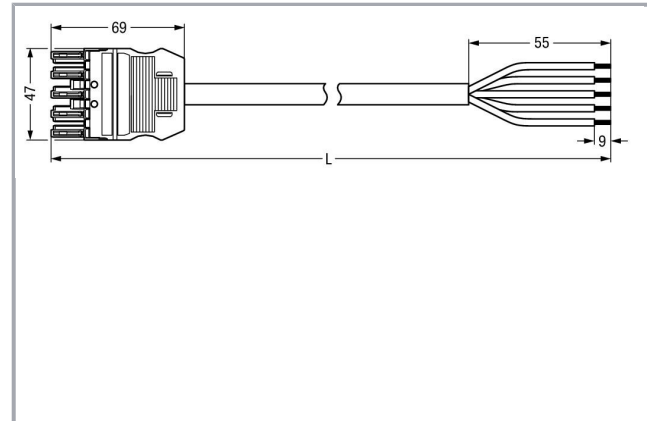

## Fișă tehnică | Număr articol: 771-9995/106-103

pre-assembled connecting cable; Eca; Socket/open-ended; 5-pole; Cod. B;  
1 m; 1,50 mm<sup>2</sup>; gray

[www.wago.com/771-9995/106-103](http://www.wago.com/771-9995/106-103)

## Geometrical Data

Pin spacing	10 mm / 0.394 inch
Total length	1 m