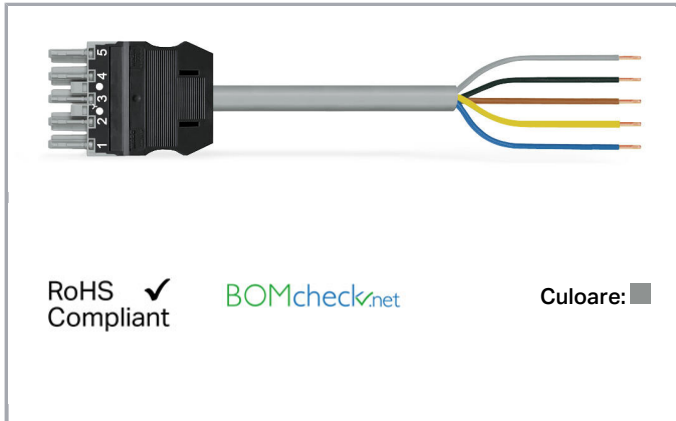

## Fișă tehnică | Număr articol: 771-9995/106-103

pre-assembled connecting cable; Eca; Socket/open-ended; 5-pole; Cod. B;  
1 m; 1,50 mm<sup>2</sup>; gray

[www.wago.com/771-9995/106-103](http://www.wago.com/771-9995/106-103)