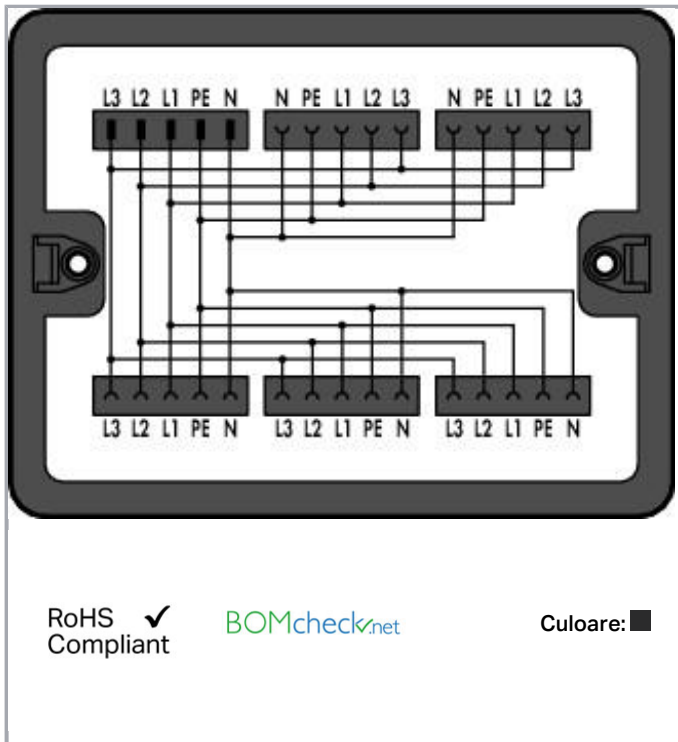

# Fișă tehnică | Număr articol: 899-631/187-000

Distribution box; Three-phase current (400 V); 1 input; 5 outputs; Cod. A; MIDI; black

[www.wago.com/899-631/187-000](http://www.wago.com/899-631/187-000)

## Descriere articol

This WINSTA<sup>®</sup> Distribution Box duplicates the outputs of a 5-pole, 3-phase cable.