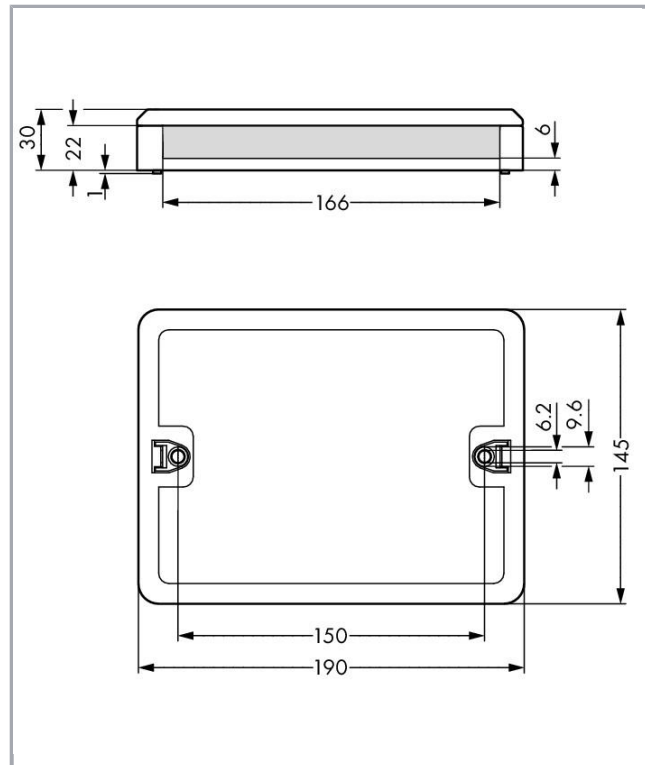

Fișă tehnică | Număr articol: 899-631/187-000

Distribution box; Three-phase current (400 V); 1 input; 5 outputs; Cod. A; MIDI; black

www.wago.com/899-631/187-000

Descriere articol

This WINSTA® Distribution Box duplicates the outputs of a 5-pole, 3-phase cable.

Note on mismatching protection:

All WINSTA® components are 100% protected against mismatching when:

- a.) plugging different numbers of poles
- b.) plugging while rotated 180
- c.) plugging while laterally staggered
- d.) plugging one pole

Date

Electrical data

Note on Contact Resistance

approx. 1 mΩ of contact resistance approx. 0.25 mΩ contact

Supus modificărilor.

WAGO Kontakttechnik GmbH & Co. KG
/Representative Office Romania
Sos. Pipera-Tunari nr. 1/1
building 1, 2nd floor | 077190 Voluntari, Ilfov
Tel.: +40-(0)31 421 85 68 | Email: info-RO@wago.com

Aveți întrebări despre produsele noastre?
Vă stăm la dispoziție pentru preluarea apelului la +40 (0) 31 421 85 68.