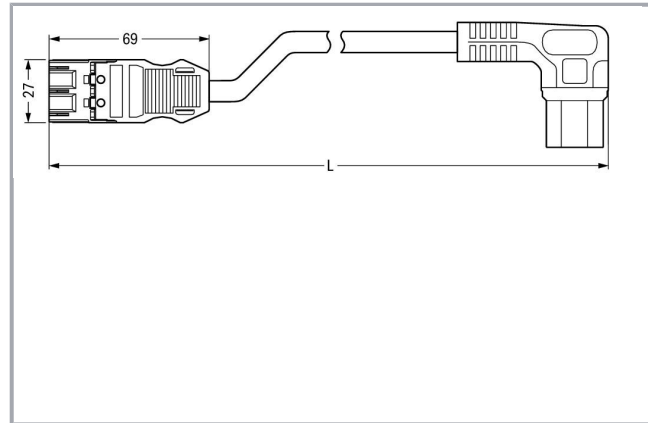

Fișă tehnică | Număr articol: 771-9993/805-201

pre-assembled interconnecting cable; Plug/Cold equipment coupling; 3-pole; Cod. A; 2 m; 1,00 mm²; black

www.wago.com/771-9993/805-201

Descriere articol

- Protected against mismatching and maintenance-free
- Additional variable coding is possible