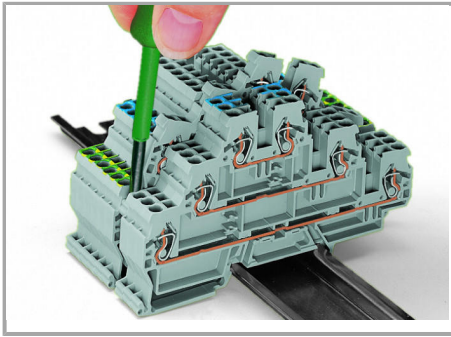

### Installation Notes

Supus modificărilor.

Removing a terminal block from the assembly.

CAGE CLAMP® connection

Inserting a conductor (0.08 ... 4 mm<sup>2</sup> "f-st").

Testing with voltage tester.