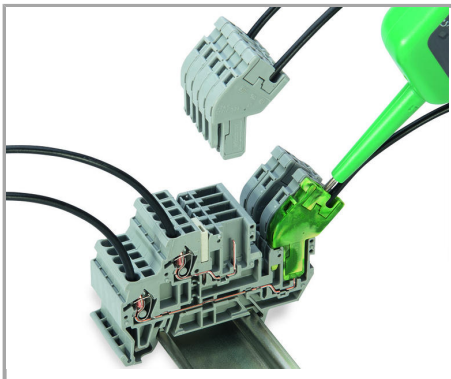

### Installation Notes

Supus modificărilor.

Removing a terminal block from the assembly.

CAGE CLAMP® connection

Inserting a conductor (0.08 ... 4 mm<sup>2</sup> "f-st").

Testing with voltage tester.