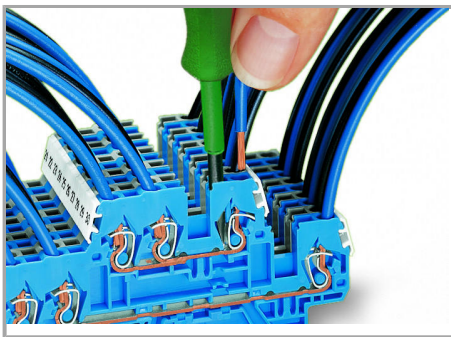

### Installation Notes

Supus modificărilor.

Removing a terminal block from the assembly.

CAGE CLAMP® connection

Inserting a conductor (0.08 ... 4 mm<sup>2</sup> "f-st").

Testing with voltage tester.