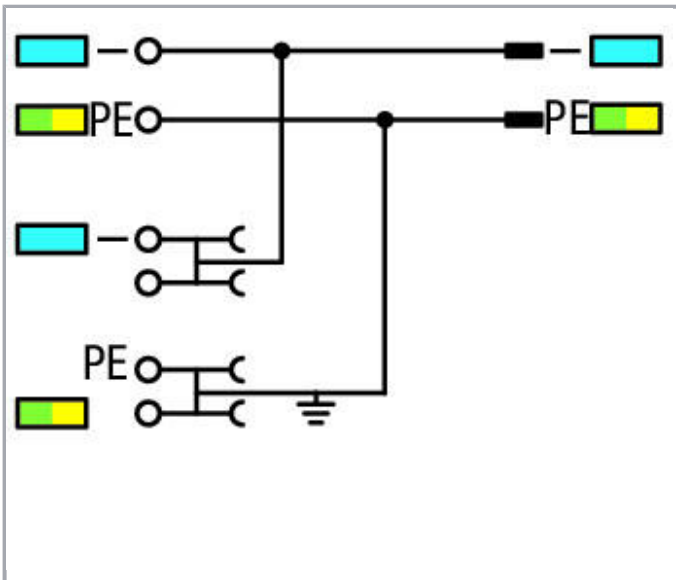

RoHS ☒ Compliant

[BOMcheck.net](https://www.bomcheck.net)

Culoare: ■