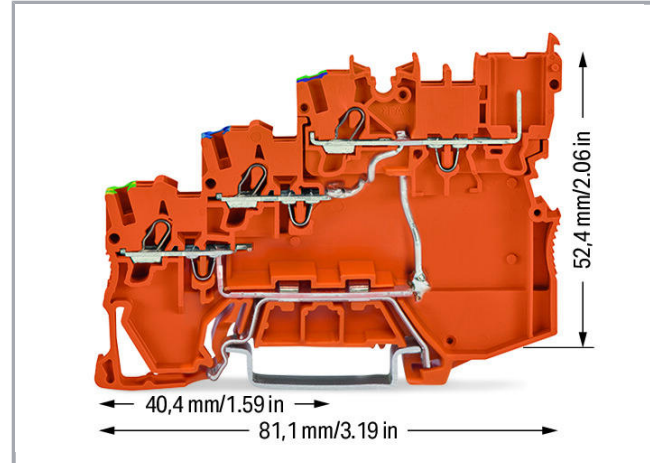

Fișă tehnică | Număr articol: 2020-5377/102-000

3-conductor sensor/actuator terminal block; for PNP-(high-side) switching actuators; with ground contact; 1 mm²; Push-in CAGE CLAMP®; 1,00 mm²; orange

www.wago.com/2020-5377/102-000