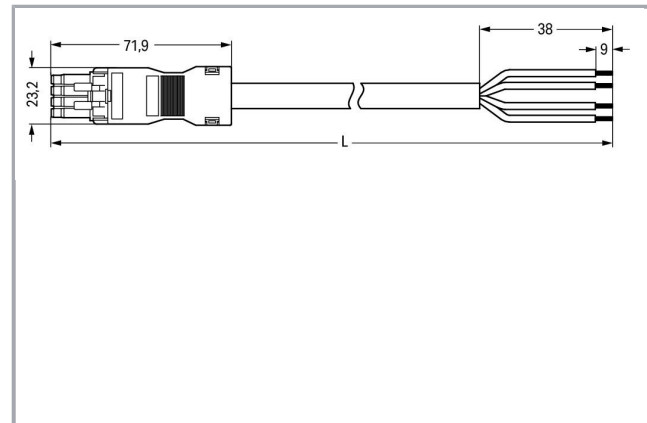

Fișă tehnică | Număr articol: 891-8994/105-207

pre-assembled connecting cable; Eca; Socket/open-ended; 4-pole; Cod. B;
Control cable 4 x 1.0 mm²; 2 m; 1,00 mm²; pink

www.wago.com/891-8994/105-207

Descriere articol

- Protected against mismatching and maintenance-free
- Compact design with 4.4 mm pole spacing
- Components can be clearly printed on and color-coded to meet custom requirements

Note:

Cables with a different fire class can be found in the eShop.

Approvals per UL 1977

Rated voltage UL 1977	600 V
Rated current UL 1977	12 A

Connection data

Strip length	9 mm / 0.35 inch
Pole No.	4
Total number of potentials	4
Conductor preparation	tip-bonded
Sheathed cable diameter	7,1 ... 9 mm
Wire cross-section	1 mm ²
Strip length (outer insulation)	38 mm
Connection type	Socket - Free end