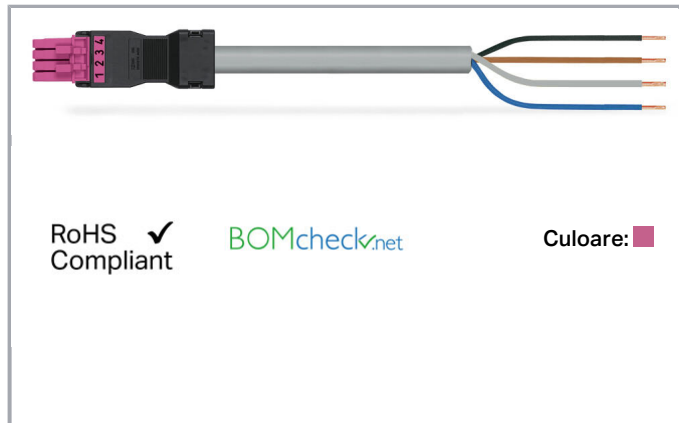

Fișă tehnică | Număr articol: 891-8994/105-207

pre-assembled connecting cable; Eca; Socket/open-ended; 4-pole; Cod. B;
Control cable 4 x 1.0 mm²; 2 m; 1,00 mm²; pink

www.wago.com/891-8994/105-207

Descriere articol

- Protected against mismatching and maintenance-free
- Compact design with 4.4 mm pole spacing
- Components can be clearly printed on and color-coded to meet custom requirements

Note:

Cables with a different fire class can be found in the eShop.

Note on mismatching protection:

All WINSTA[®] components are 100% protected against mismatching when:

- plugging different numbers of poles
- plugging while rotated 180
- plugging while laterally staggered
- plugging one pole

Supus modificărilor.

Type of pre-assembled cable	Connecting cable
Cable type	Control line 4 x 1
Marking	1 2 3 4
Protection type	IP40
Potential marking	1 2 3 4

Plug connection

Mismating protection	Yes
Locking of plug-in connection	locking lever
Locking lever	retrofittable