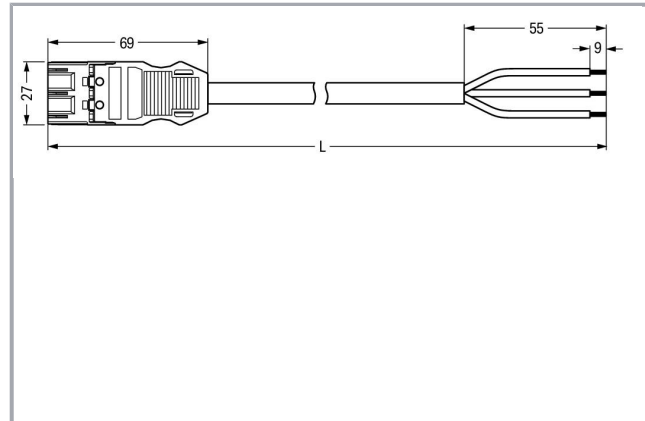

## Fișă tehnică | Număr articol: 771-9993/205-403

pre-assembled connecting cable; Eca; Plug/open-ended; 3-pole; Cod. B;  
H05VV-F 3 x 1.0 mm<sup>2</sup>; 4m; 1,00 mm<sup>2</sup>; gray

[www.wago.com/771-9993/205-403](http://www.wago.com/771-9993/205-403)

### Geometrical Data

Pin spacing	10 mm / 0.394 inch
Total length	4 m