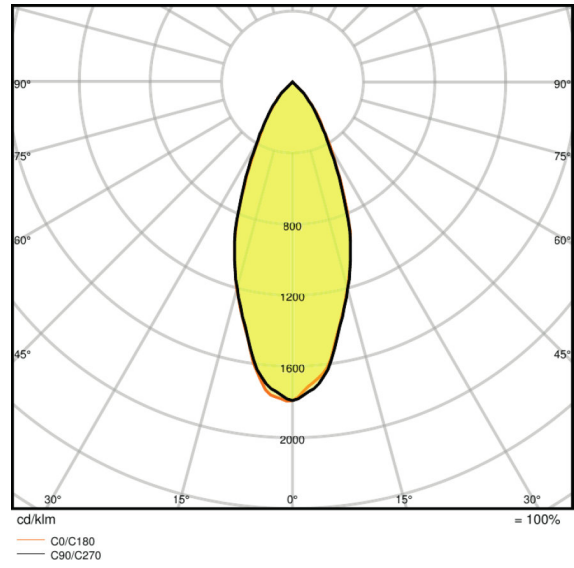

LDC typ cone

LDC typ cone