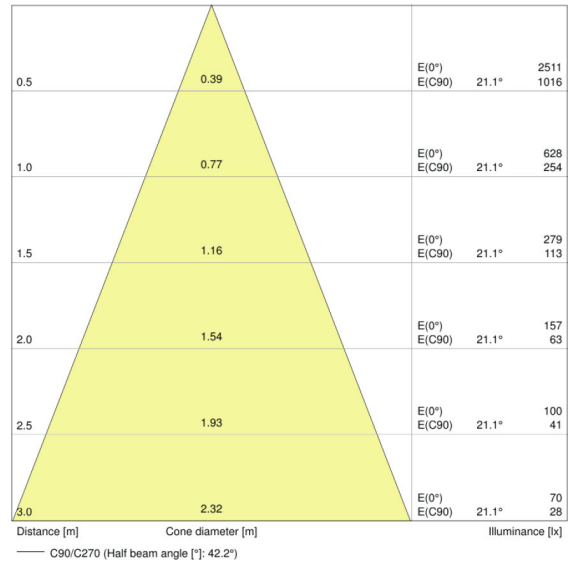

Energy consumption	5 kWh/1000h

Country-specific categorizations

ILCOS	DRPAR-4,3/827-220-240-GU10-50/36
Order reference	LPPAR165036 4,3

Light Distribution