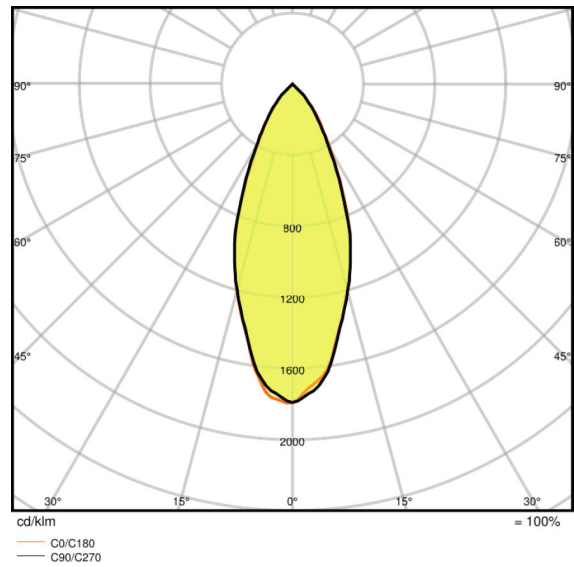

LDC typ polar