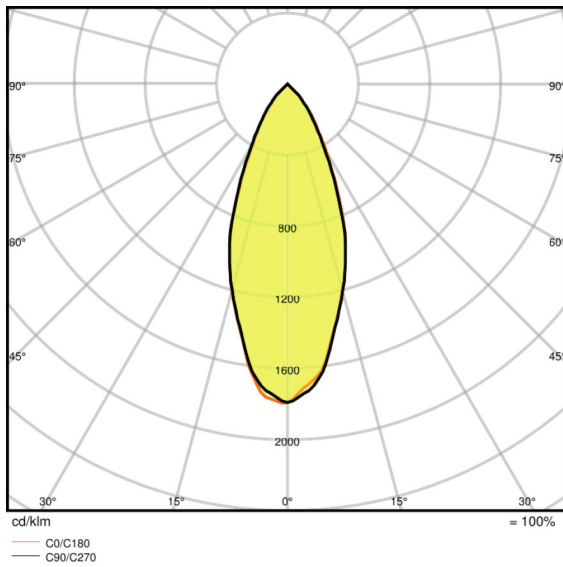

LDC typ polar