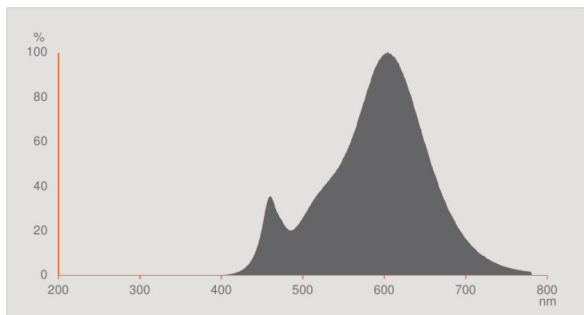

LDC typ polar

Spectral power distribution

LOGISTICAL DATA

Product code	Packaging unit (Pieces/Unit)	Dimensions (length x width x height)	Gross weight	Volume
4052899958104	Folding carton box 1	49 mm x 49 mm x 62 mm	52.00 g	0.15 dm³
4052899958807	Shipping carton box 10	257 mm x 110 mm x 70 mm	495.00 g	1.98 dm³

The mentioned product code describes the smallest quantity unit which can be ordered. One shipping unit can contain one or more single products. When placing an order, for the quantity please enter single or multiples of a shipping unit.

REFERENCES / LINKS

For further products and actual information concerning LED lamps see

- www.ledvance.com/ledlamps

For Guarantee see

- www.ledvance.com/guarantee

DISCLAIMER

Subject to change without notice. Errors and omission excepted. Always make sure to use the most recent release.