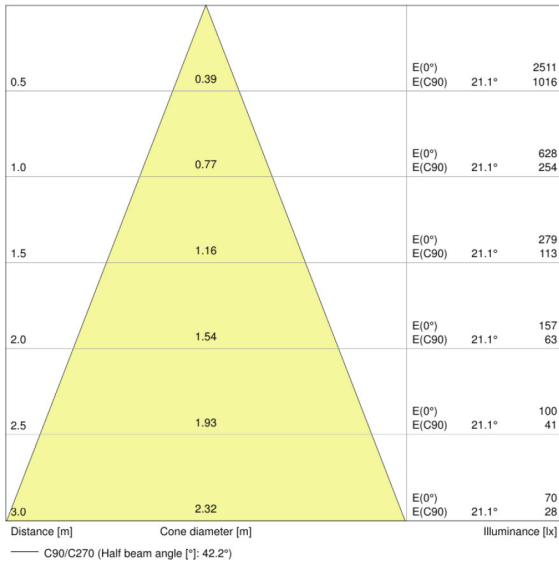

LDC typ cone

LDC typ cone