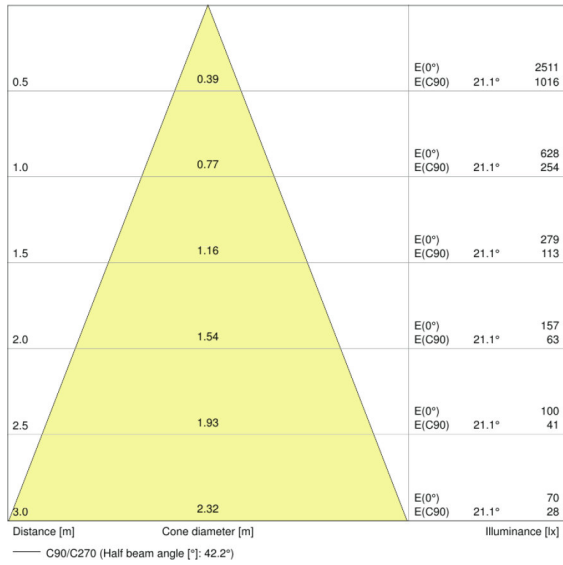

Energy consumption	5 kWh/1000h

Country-specific categorizations

ILCOS	DRPAR-4,3/827-220-240-GU10-50/36
Order reference	LPPAR165036 4,3

Light Distribution