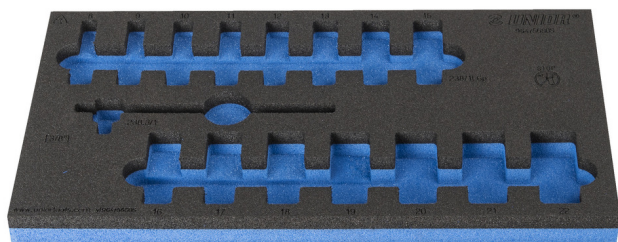

SOS tool tray for 964/56SOS

v1964/56SOS

Caracteristicile produsului

- material: spuma polietilena de joasa densitate
- Tool tray dimension: 188 x 364 x 30 mm
- Compatible with drawers of Eurostyle, Eurovision, Europlus and Hercules (front drawers) line

625335

L

188

B

364

H

30

44