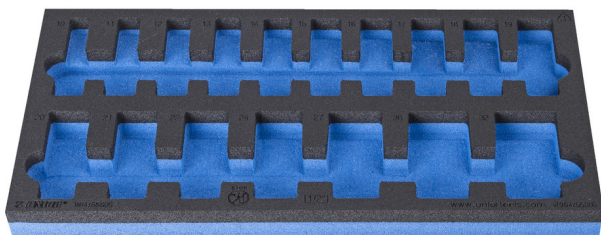

# SOS tool tray for 964/55SOS

v1964/55SOS

## Caracteristicile produsului

- material: spuma polietilena de joasa densitate
- Tool tray dimension: 188 x 364 x 30 mm
- Compatible with drawers of Eurostyle, Eurovision, Europlus and Hercules (front drawers) line

625333

L

188

B

364

H

30

30